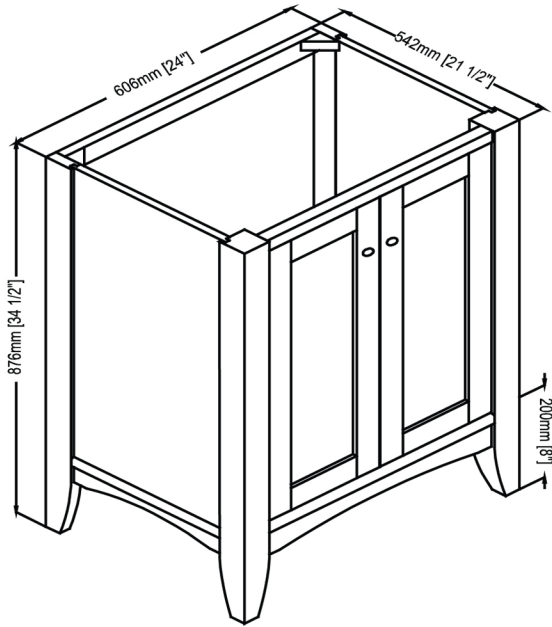

1513-V24

24" Vanity

SPECIFICATION SHEET

Features

Materials: Poplar Solids with Hardwood Veneers
Hinges: Fully concealed, soft closing
Doors: 2
Shelves: 1 (adjustable)
Back panel: Fully covered
Hardware: Brushed Nickel
Side panels: 5/8" MDF with Hardwood Veneers