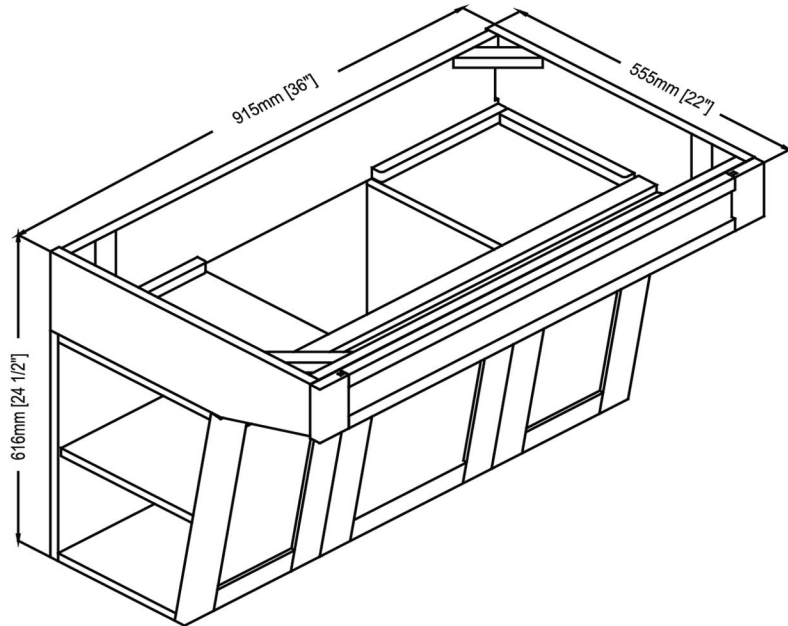

Shaker Americana

1512-WV3621 36" Wall Mount Vanity

SPECIFICATION SHEET

Features

Materials: Poplar solids with Hardwood Veneers

Doors: 1 (hinge-right)

Hinges: Fully concealed, soft closing

Back panel: Fully covered

Side panels: 5/8" MDF with Hardwood Veneers

Colors / Finish

1512-Polar White

Ground