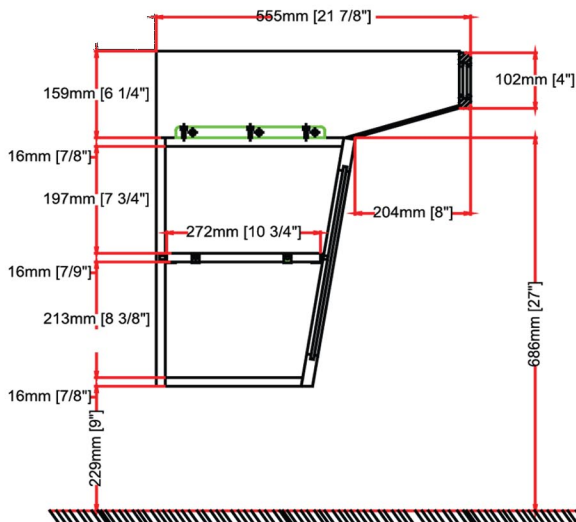

Shaker Americana

1512-WV3621 36" Wall Mount Vanity

SPECIFICATION SHEET

Features

Materials: Poplar solids with Hardwood Veneers

Doors: 1 (hinge-right)

Hinges: Fully concealed, soft closing

Back panel: Fully covered

Side panels: 5/8" MDF with Hardwood Veneers

Colors / Finish

1512-Polar White

Ground