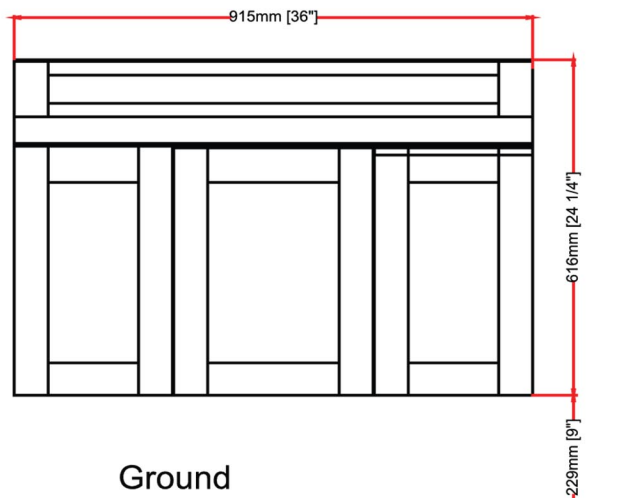

Shaker Americana

1512-WV3621 36" Wall Mount Vanity

SPECIFICATION SHEET

Features

Materials: Poplar solids with Hardwood Veneers

Doors: 1 (hinge-right)

Hinges: Fully concealed, soft closing

Back panel: Fully covered

Side panels: 5/8" MDF with Hardwood Veneers

Colors / Finish

1512-Polar White

Ground