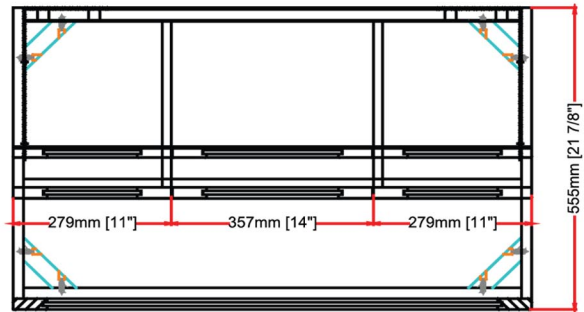

Shaker Americana

1512-WV3621 36" Wall Mount Vanity

SPECIFICATION SHEET

Features

Materials: Poplar solids with Hardwood Veneers

Doors: 1 (hinge-right)

Hinges: Fully concealed, soft closing

Back panel: Fully covered

Side panels: 5/8" MDF with Hardwood Veneers

Colors / Finish

1512-Polar White

Ground