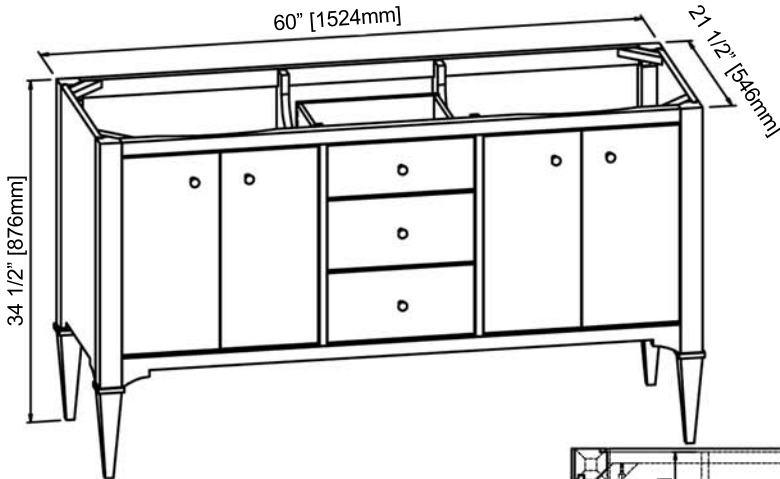

Charlottesville w/Nickel

1511-V6021DA 60" Double Bowl Vanity-Door

SPECIFICATION SHEET

Features

Materials: Hackberry Solids with White Oak Veneers

Door: 4

Hinges: Fully concealed, Soft closing

Drawer: 3

Drawer Box: 1/2 solid pine, four-sided English Dovetail

Glides: Soft closing

Shelf: 2 (adjustable)

Hardware: Nickel

Back panel: Fully covered

Side panels: 5/8" MDF with White Oak Veneers

Colors / Finish

1511-Vintage Black