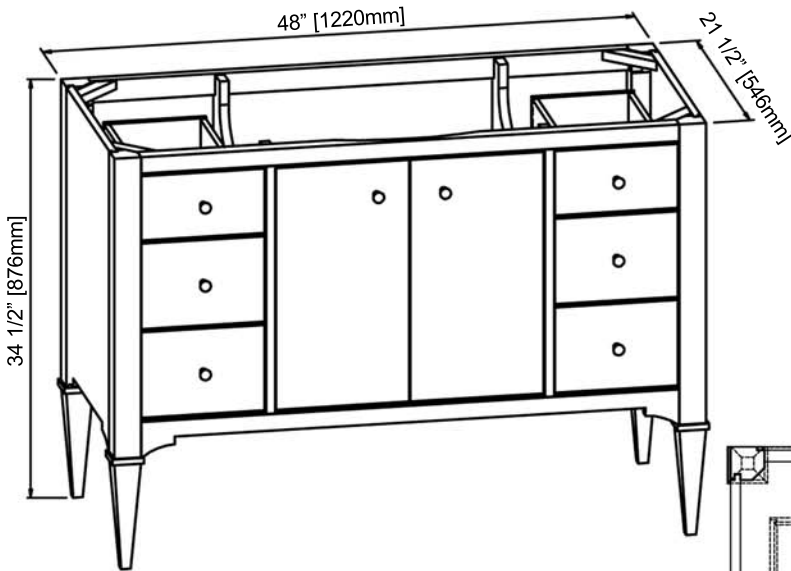

Charlottesville w/Nickel

1511-V48A 48" Vanity-Door

SPECIFICATION SHEET

Features

Materials: Hackberry Solids with White Oak Veneers

Door: 2

Hinges: Fully concealed, Soft closing

Drawer: 6

Drawer Box: 1/2 solid pine, four-sided English Dovetail

Glides: Undermount, Soft closing

Shelf: 1 (adjustable)

Hardware: Nickel

Back panel: Fully covered

Side panels: 5/8" MDF with White Oak Veneers

Colors / Finish