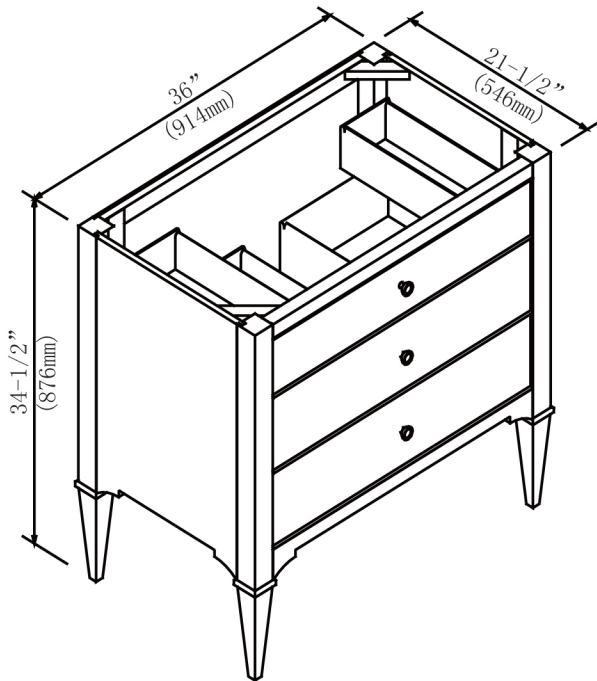

1511-V36 36" Vanity

SPECIFICATION SHEET

Features

Materials: Hackberry solids with Oak veneers

Drawers: 3

Drawer Boxes: 1/2" solid pine, four-sided English dovetail

Glides: Soft closing

Hardware: Polished Nickel

Back panel: Fully covered

Side panels: 5/8" MDF with Oak Veneers

Colors / Finish

1511-Vintage Black