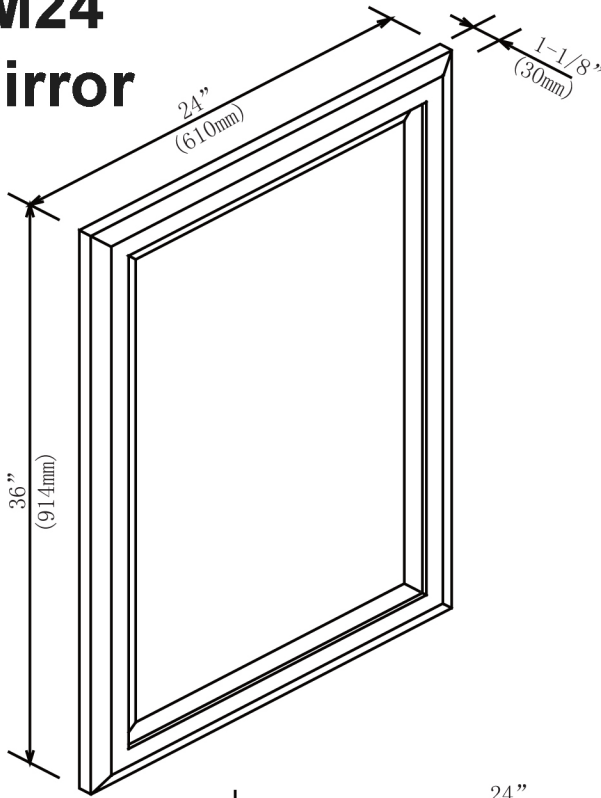

1511-M24
24" Mirror

SPECIFICATION SHEET

Features

Materials: Oak solids
Mirror: 1" Beveled edge
Mounting: Wire

Colors / Finish

1511-Vintage Black