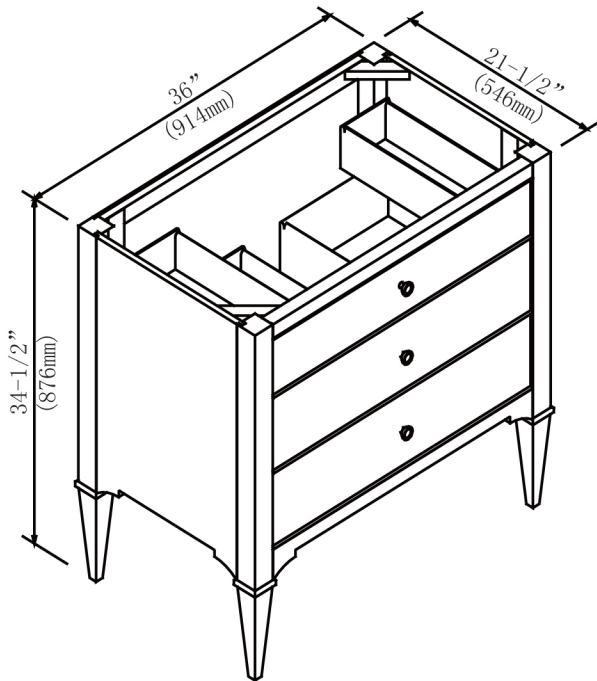

1510-V36 36" Vanity

SPECIFICATION SHEET

Features

Materials: Hackberry solids with Oak veneers

Drawers: 3

Drawer Boxes: 1/2" solid pine, four-sided English dovetail

Glides: Soft closing

Hardware: Polished Nickel

Back panel: Fully covered

Side panels: 5/8" MDF with Oak Veneers

Colors / Finish

1510-Light Gray