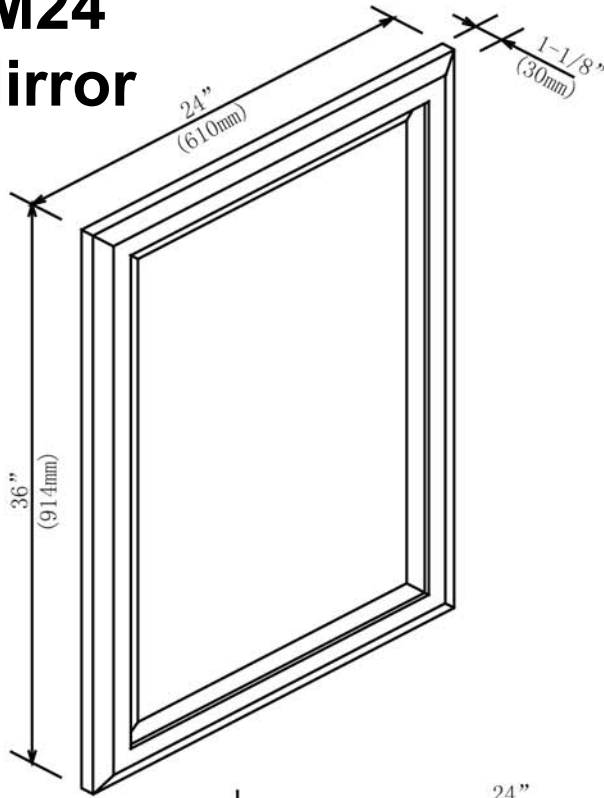

1509-M24 24" Mirror

SPECIFICATION SHEET

Features

Materials: Poplar Solids
Mirror: 1" Beveled edge
Mounting: Wire

Colors / Finish

1509-Polar White