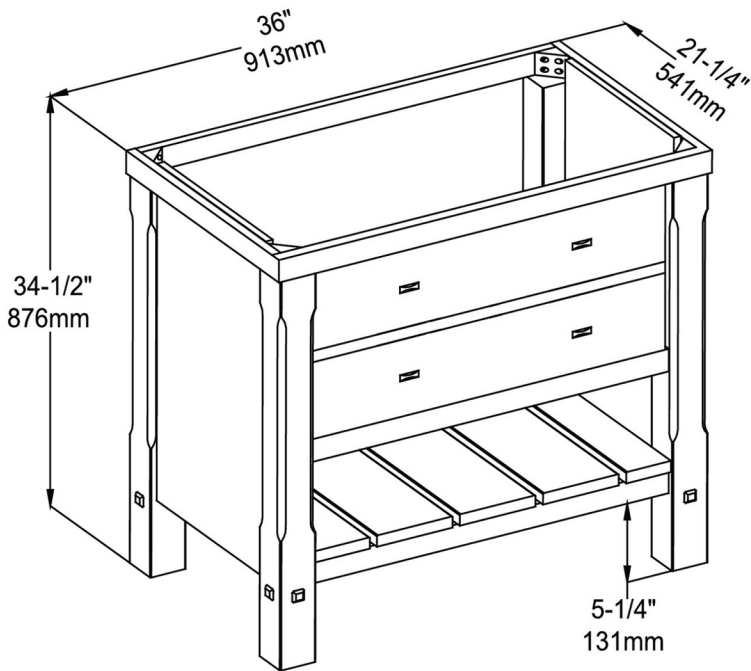

1507-VH36 36" Vanity

SPECIFICATION SHEET

Features

- Materials: Poplar solids with Acacia Veneers
- Glides: Soft closing
- Drawers: 1
- Drawer Boxes: 1/2" solid pine, four-sided English dovetail
- Shelves: 1 (open)
- Hardware: Black (4" c-c drill)
- Back panel: Fully covered
- Side panels: 5/8" MDF with Acacia Veneers