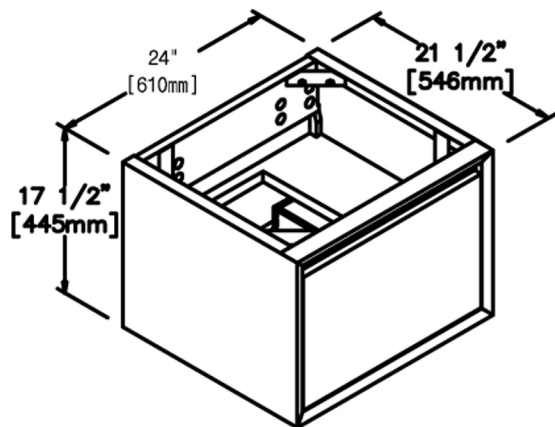

1505-WV24

24" Wall Mount Vanity

SPECIFICATION SHEET

Features

- Materials: Poplar Solids with Walnut Veneers
- Drawers: 1
- Drawer Boxes: 1/2" Solid Pine, English dovetail
- Glides: Push open
- Shelves: 1 (concealed-fixed), 1 (open)
- Metal trim: 1-1/4" metal plate, powder coated Gunmetal Gray
- Back panel: Fully covered
- Side panels: 1" PB with Walnut Veneers