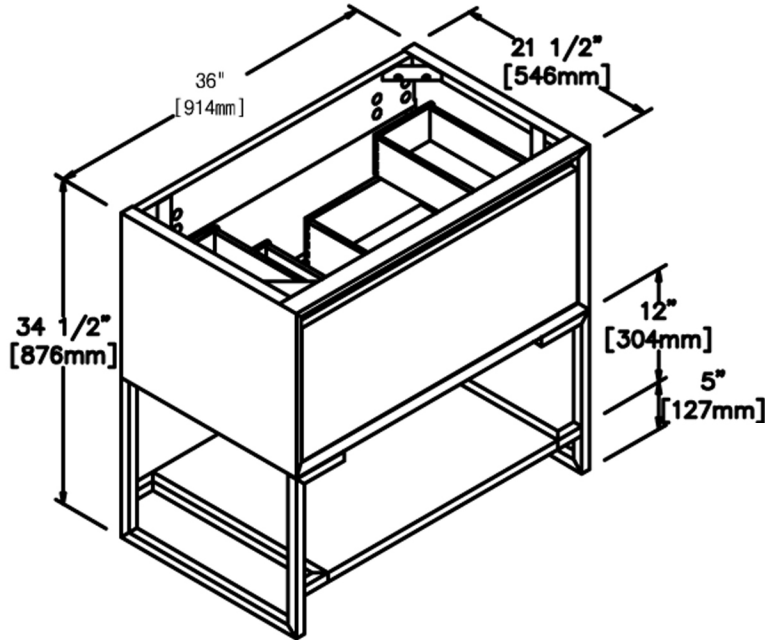

# 1505-V36 36" Vanity

### Features

- Materials: Poplar Solids with Walnut Veneers
- Drawers: 2 (1 concealed)
- Drawer Boxes: 1/2" Solid Pine, English dovetail
- Glides: Push open
- Shelves: 1 (concealed-fixed), 1 (open)
- Metal trim: 1-1/4" metal plate, powder coated Gunmetal Gray
- Metal legs: 1" Square tube, Powder-coated Gunmetal Gray
- Back panel: Fully covered
- Side panels: 1" PB with Walnut Veneers