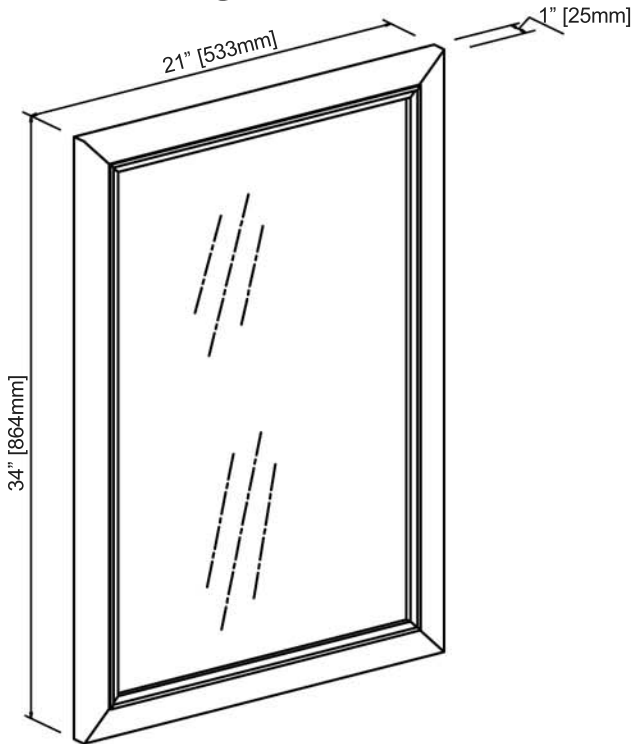

# 1505-M21 21" Mirror

### Features

Materials: Hackberry Solids  
 Mirror metal trim: Powder-coated Gunmetal Gray  
 Metal trim: 1/4" Solid metal  
 Mirror: No bevel  
 Glass: 16 1/4"(413mm) x 29 1/4"(744mm)  
 Mounting: Wire