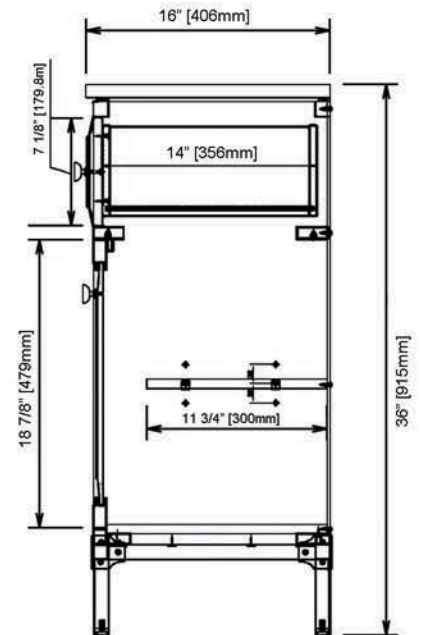

1401-B2116

21x16" Linen Base

SPECIFICATION SHEET

Features

- Materials: Pine Solids / Pine Veneers
- Door: 1 (hinge-right)
- Hinge: Fully concealed, soft closing
- Shelf: 1 (adjustable)
- Drawer: 1
- Drawer Box: 1/2" solid pine, four-sided English dovetail
- Hardware: Antique Brass
- Back panel: Fully covered
- Side panels: 5/8" MDF with Pine Veneers

Colors / Finish

1401-Driftwood Gray

11/01/17