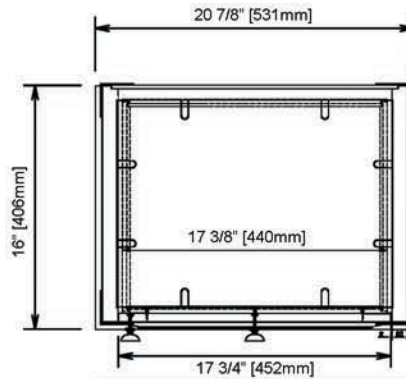

1401-B2116

21x16" Linen Base

SPECIFICATION SHEET

Features

- Materials: Pine Solids / Pine Veneers
- Door: 1 (hinge-right)
- Hinge: Fully concealed, soft closing
- Shelf: 1 (adjustable)
- Drawer: 1
- Drawer Box: 1/2" solid pine, four-sided English dovetail
- Hardware: Antique Brass
- Back panel: Fully covered
- Side panels: 5/8" MDF with Pine Veneers

Colors / Finish

1401-Driftwood Gray

11/01/17