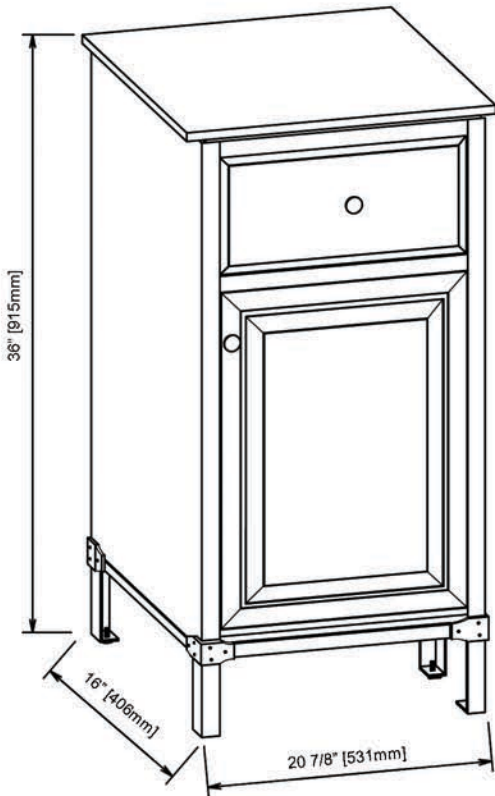

1401-B2116

21x16" Linen Base

SPECIFICATION SHEET

Features

- Materials: Pine Solids / Pine Veneers
- Door: 1 (hinge-right)
- Hinge: Fully concealed, soft closing
- Shelf: 1 (adjustable)
- Drawer: 1
- Drawer Box: 1/2" solid pine, four-sided English dovetail
- Hardware: Antique Brass
- Back panel: Fully covered
- Side panels: 5/8" MDF with Pine Veneers

Colors / Finish

1401-Driftwood Gray

11/01/17