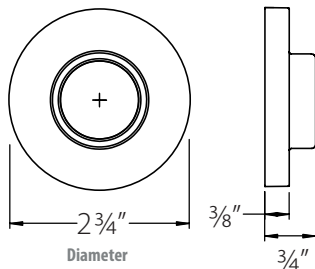

Helios Lever (HLO)

Door Thickness Specifications:

- Standard Door Thickness: 1 1/4" - 2 1/16"
- Extended Door Thickness Range: 2 1/16" - 2 3/4"

* Specify Door Handing and Thickness when ordering
* For thicker doors, must order with Extension Kit

Disk Key-in Rosette

Square Key-in Rosette

Modern Rectangular Key-in Rosette