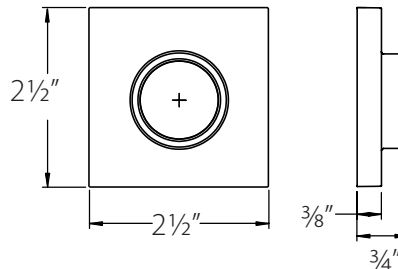

Helios Lever (HLO)

Door Thickness Specifications:

- Standard Door Thickness: 1 1/4" - 2 1/16"
- Extended Door Thickness Range: 2 1/16" - 2 3/4"

* Specify Door Handing and Thickness when ordering
* For thicker doors, must order with Extension Kit

Disk Key-in Rosette

Square Key-in Rosette

Modern Rectangular Key-in Rosette