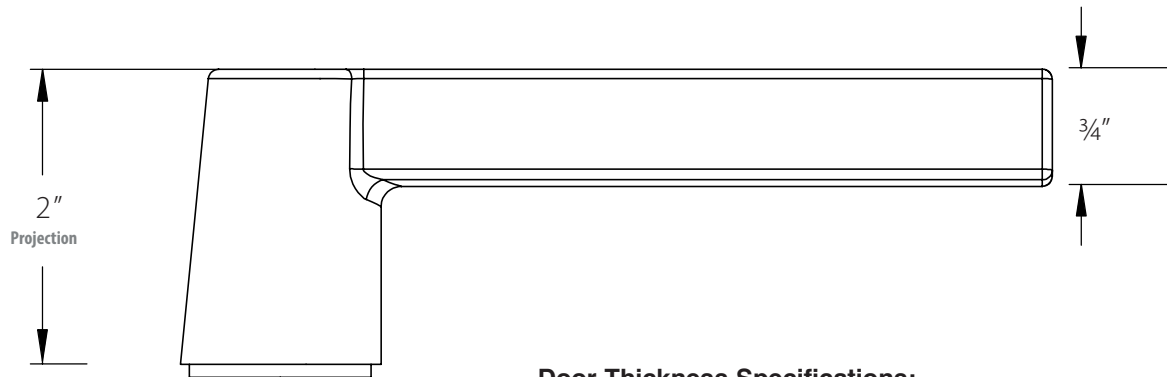

Helios Lever (HLO)

Door Thickness Specifications:

- Standard Door Thickness: 1 1/4" - 2 1/16"
- Extended Door Thickness Range: 2 1/16" - 2 3/4"

* Specify Door Handing and Thickness when ordering
* For thicker doors, must order with Extension Kit

Disk Key-in Rosette

Square Key-in Rosette

Modern Rectangular Key-in Rosette