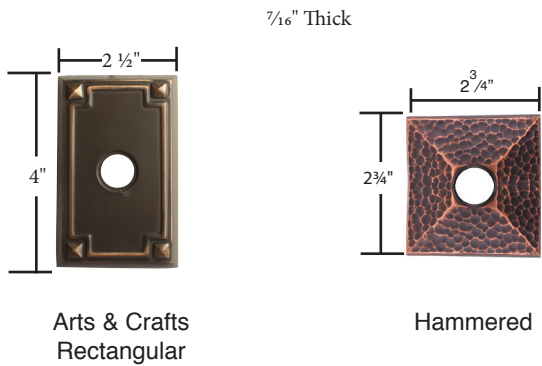

Arts & Crafts Brass