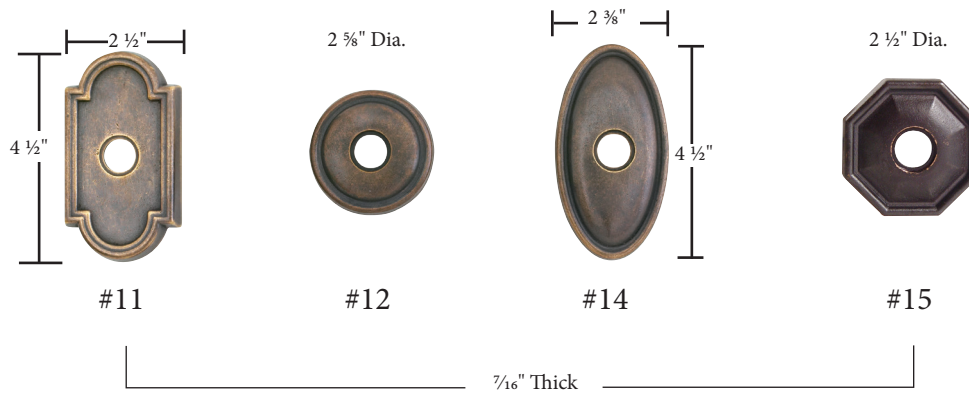

Wrought Steel

- Same dimensions for doorbell buttons
- Screw-to-Screw for rosette/doorbell buttons 1 5/8"