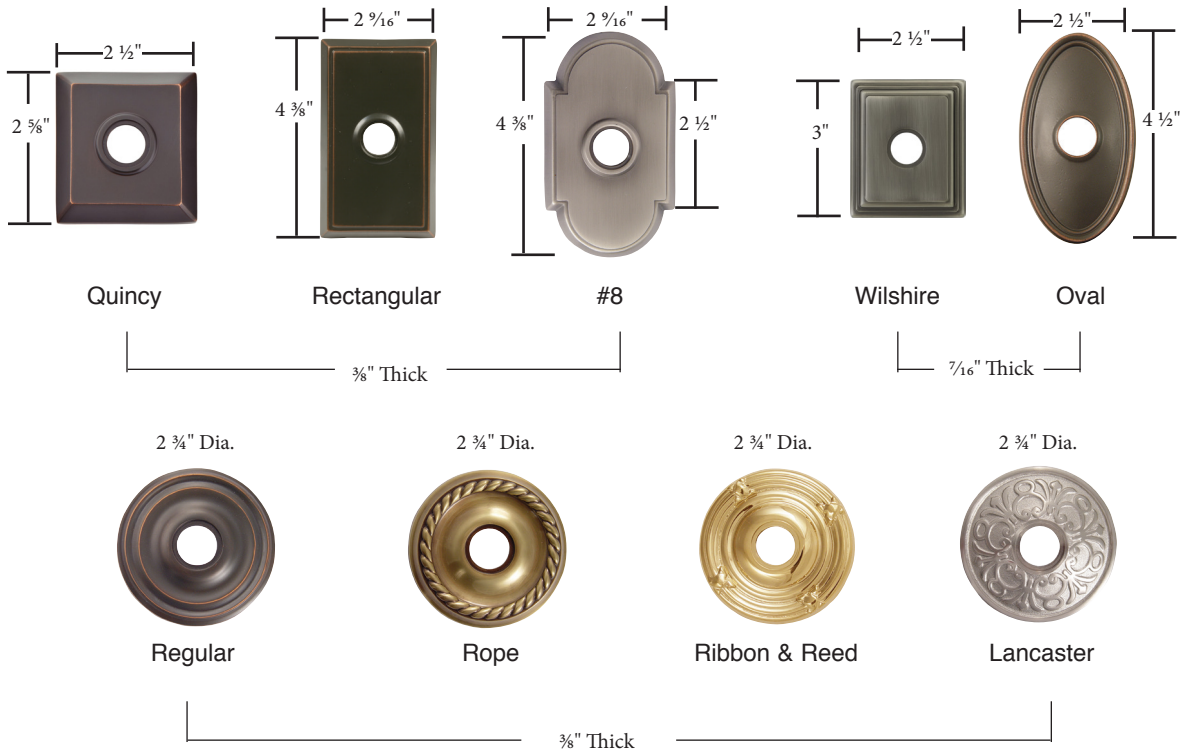

Solid Brass

Arts & Crafts Brass

Porcelain

Modern Solid Brass

STRETTO Solid Brass

Stainless Steel

Sandcast Bronze

Lost Wax Cast Bronze

Wrought Steel

- Same dimensions for doorbell buttons
- Screw-to-Screw for rosette/doorbell buttons 1 5/8"