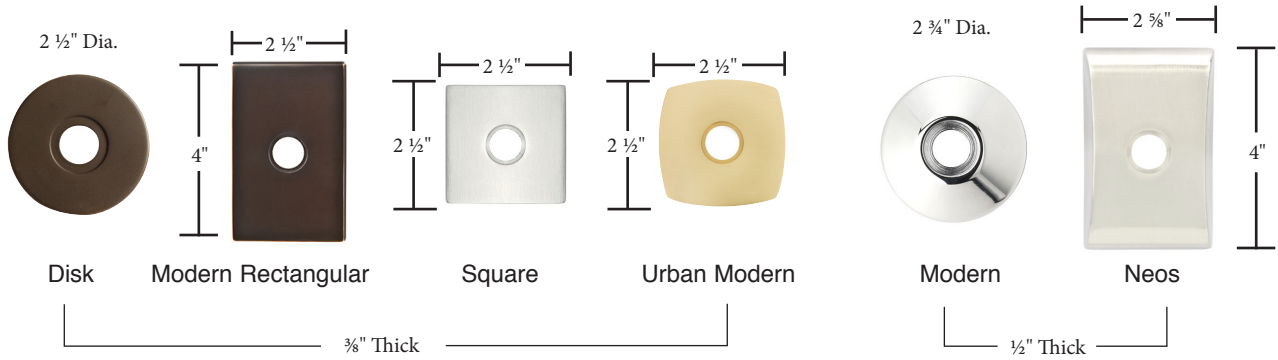

Solid Brass

Arts & Crafts Brass

Porcelain

Modern Solid Brass

STRETTO Solid Brass

Stainless Steel

Sandcast Bronze

Lost Wax Cast Bronze

Wrought Steel

- Same dimensions for doorbell buttons
- Screw-to-Screw for rosette/doorbell buttons 1 5/8"