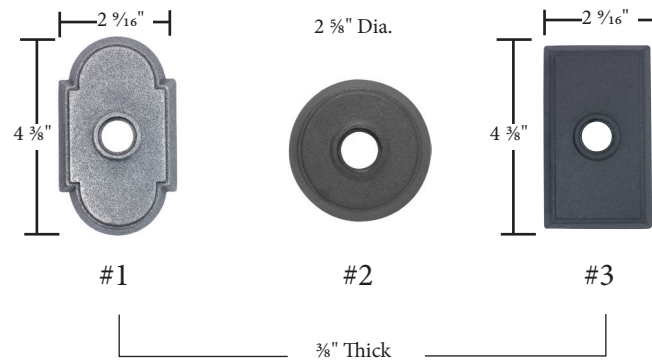

Wrought Steel

- Same dimensions for doorbell buttons
- Screw-to-Screw for rosette/doorbell buttons 1 5/8"