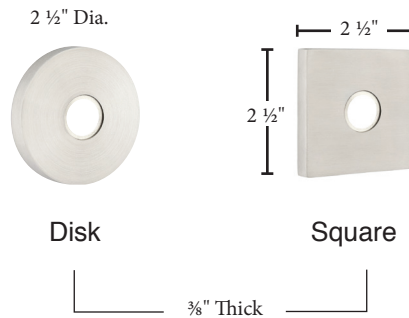

Stainless Steel