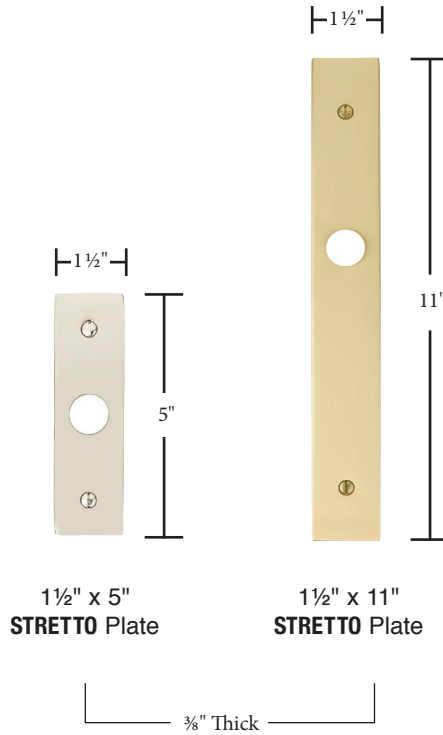

Solid Brass

Arts & Crafts Brass

Porcelain

Modern Solid Brass

STRETTO Solid Brass

Stainless Steel

Sandcast Bronze

Lost Wax Cast Bronze

Wrought Steel

- Same dimensions for doorbell buttons
- Screw-to-Screw for rosette/doorbell buttons 1 5/8"