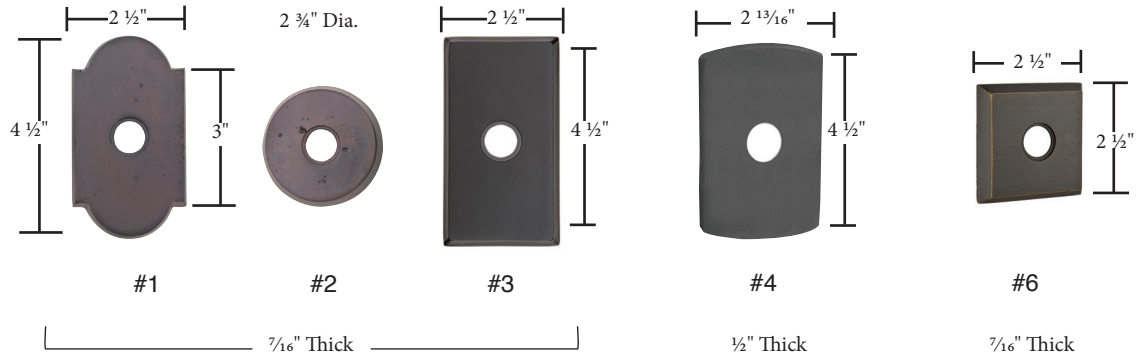

Sandcast Bronze