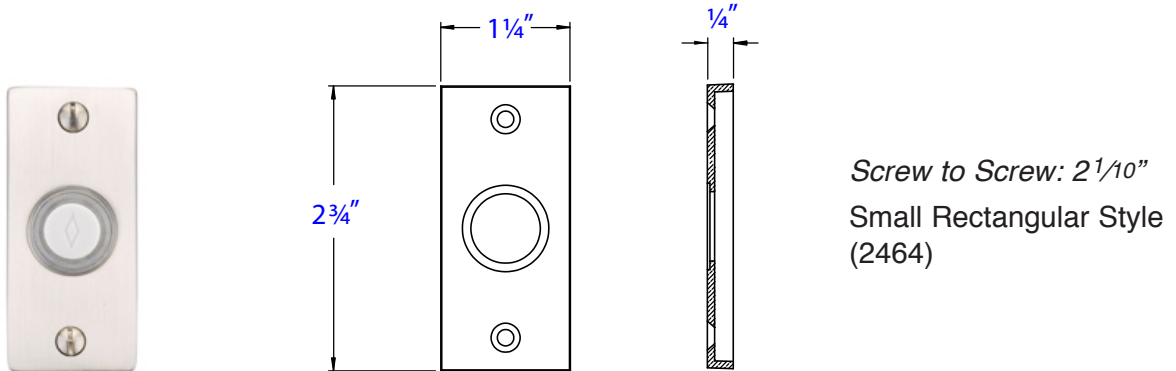

Door Bell - Small Rosette Style

Supplied With Matching Screws & Lighted Button

**Note:*
 These are the dimensions for these three styles only. All other doorbell button rosettes are the same dimensions as the passage/privacy rosettes.