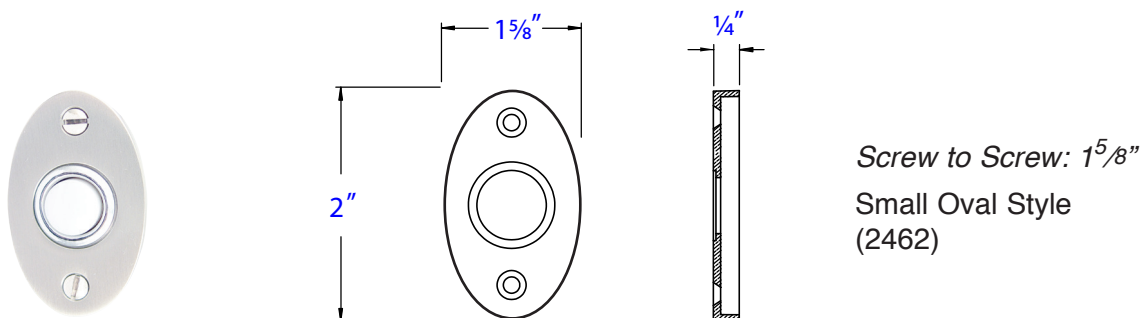

Door Bell - Small Rosette Style

Supplied With Matching Screws & Lighted Button

**Note:*
 These are the dimensions for these three styles only. All other doorbell button rosettes are the same dimensions as the passage/privacy rosettes.