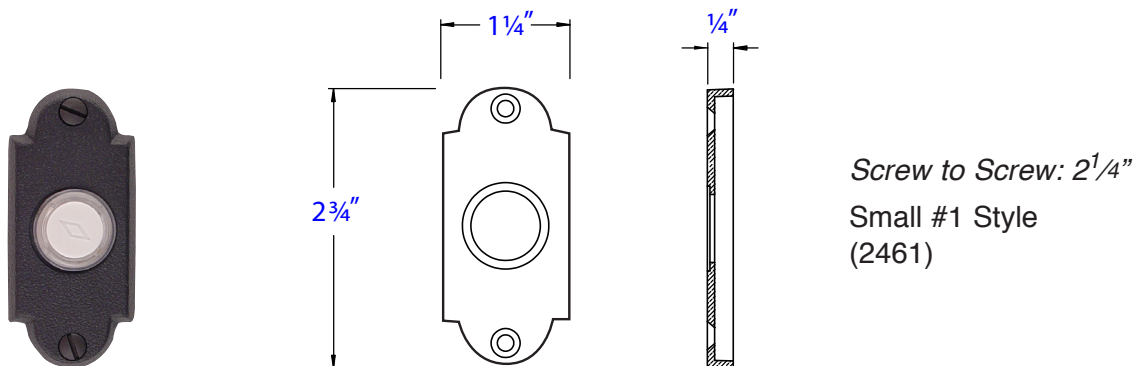

Door Bell - Small Rosette Style

Supplied With Matching Screws & Lighted Button

**Note:*
 These are the dimensions for these three styles only. All other doorbell button rosettes are the same dimensions as the passage/privacy rosettes.