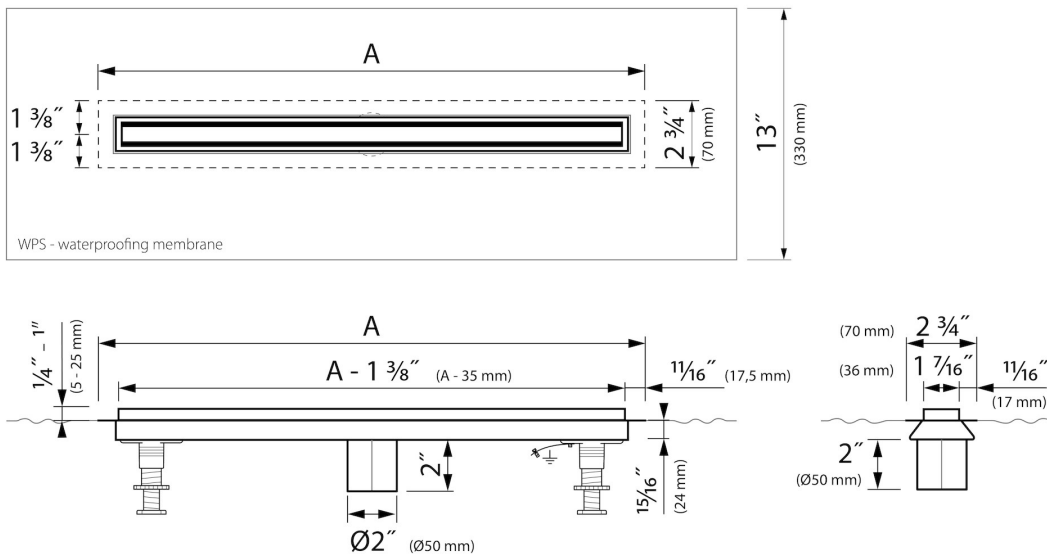

ARTICLE CODE

51 1/8	XS4-TAF-1300-Z1-M		
55 1/8	XS4-TAF-1400-Z1-M		
59 1/8	XS4-TAF-1500-Z1-M		
63	XS4-TAF-1600-Z1-M		
66 7/8	XS4-TAF-1700-Z1-M		
70 7/8	XS4-TAF-1800-Z1-M		
74 7/8	XS4-TAF-1900-Z1-M		
78 3/4	XS4-TAF-2000-Z1-M		

TECHNICAL DRAWINGS

Sales Office USA

ESS North America
228 East 45th Street, Suite 9E New York | NY 10017
T. + 1 888 317 7927 | F. + 1 888 488 1617
sales-usa@esspost.com | www.easydrainusa.com

Manufacturer

Easy Sanitary Solutions
Warschauerstraße 1 | 48455 Bad Bentheim | Germany
T. +49 (0) 59 24 29 91 568 | F. +49 (0) 59 24 29 91 537
info@esspost.com | www.easydrain.de