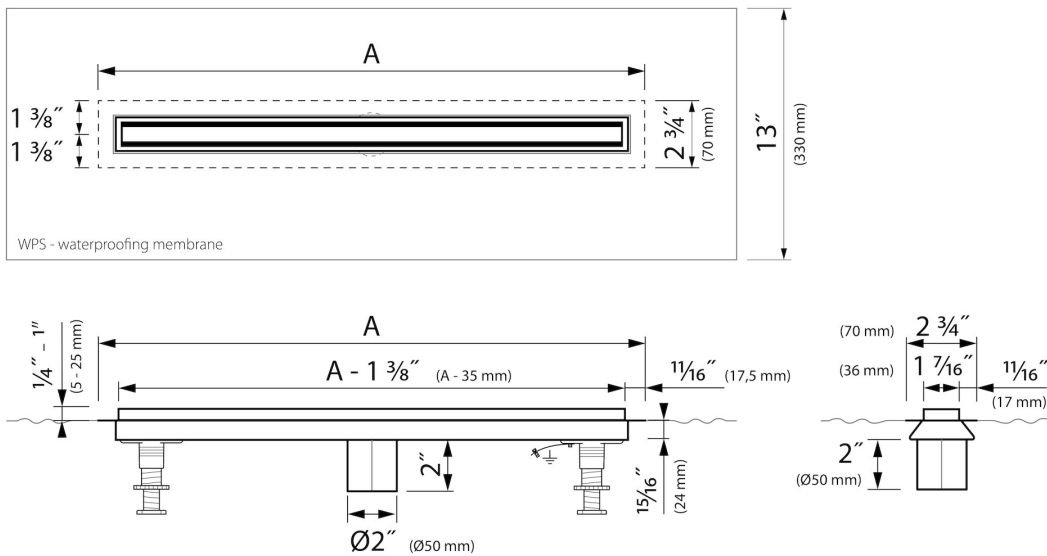

ARTICLE CODE

19 3/4	XS-Z1P-P-500 / XS4-ROH-500		
23 5/8	XS-Z1P-P-600 / XS4-ROH-600		
27 5/8	XS-Z1P-P-700 / XS4-ROH-700		
31 1/2	XS-Z1P-P-800 / XS4-ROH-800		
35 1/2	XS-Z1P-P-900 / XS4-ROH-900		
39 3/8	XS-Z1P-P-1000 / XS4-ROH-1000		
43 3/8	XS-Z1P-P-1100 / XS4-ROH-1100		
47 1/4	XS-Z1P-P-1200 / XS4-ROH-1200		

TECHNICAL DRAWINGS

Sales Office USA

ESS North America
228 East 45th Street, Suite 9E New York | NY 10017
T. + 1 888 317 7927 | F. + 1 888 488 1617
sales-usa@esspost.com | www.easydrainusa.com

Manufacturer

Easy Sanitary Solutions
Warschauerstraße 1 | 48455 Bad Bentheim | Germany
T. +49 (0) 59 24 29 91 568 | F. +49 (0) 59 24 29 91 537
info@esspost.com | www.easydrain.de