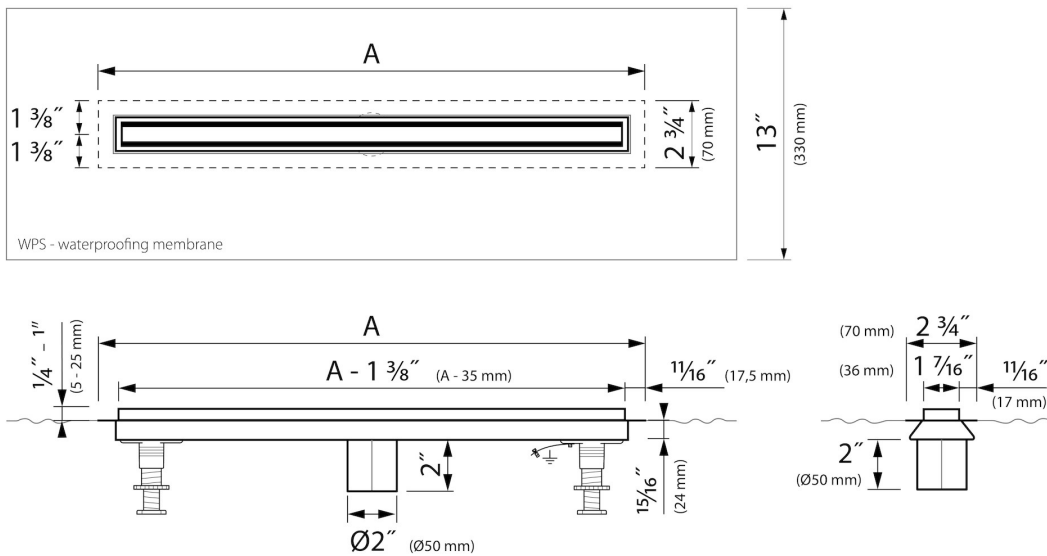

ARTICLE CODE

19 3/4	XS-Z1P-M-500 / XS4-ROH-500		
23 5/8	XS-Z1P-M-600 / XS4-ROH-600		
27 5/8	XS-Z1P-M-700 / XS4-ROH-700		
31 1/2	XS-Z1P-M-800 / XS4-ROH-800		
35 1/2	XS-Z1P-M-900 / XS4-ROH-900		
39 3/8	XS-Z1P-M-1000 / XS4-ROH-1000		
43 3/8	XS-Z1P-M-1100 / XS4-ROH-1100		
47 1/4	XS-Z1P-M-1200 / XS4-ROH-1200		

TECHNICAL DRAWINGS

Sales Office USA
ESS North America
228 East 45th Street, Suite 9E New York | NY 10017
T. + 1 888 317 7927 | F. + 1 888 488 1617
sales-usa@esspost.com | www.easydrainusa.com

Manufacturer
Easy Sanitary Solutions
Warschauerstraße 1 | 48455 Bad Bentheim | Germany
T. +49 (0) 59 24 29 91 568 | F. +49 (0) 59 24 29 91 537
info@esspost.com | www.easydrain.de