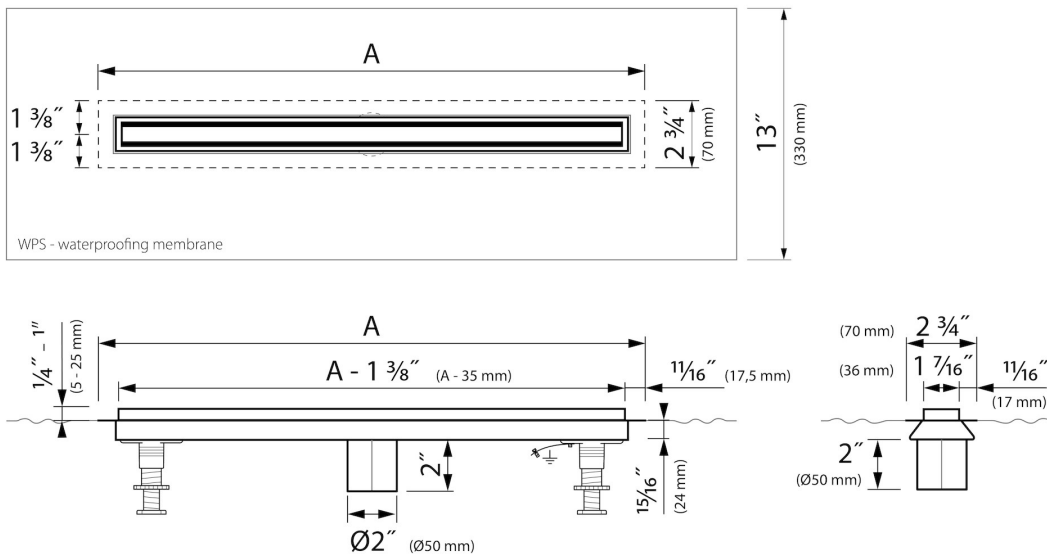

ARTICLE CODE

19 3/4	XS-Z1M-P-500 / XS4-ROH-500		
23 5/8	XS-Z1M-P-600 / XS4-ROH-600		
27 5/8	XS-Z1M-P-700 / XS4-ROH-700		
31 1/2	XS-Z1M-P-800 / XS4-ROH-800		
35 1/2	XS-Z1M-P-900 / XS4-ROH-900		
39 3/8	XS-Z1M-P-1000 / XS4-ROH-1000		
43 3/8	XS-Z1M-P-1100 / XS4-ROH-1100		
47 1/4	XS-Z1M-P-1200 / XS4-ROH-1200		

TECHNICAL DRAWINGS

Sales Office USA

ESS North America
228 East 45th Street, Suite 9E New York | NY 10017
T. + 1 888 317 7927 | F. + 1 888 488 1617
sales-usa@esspost.com | www.easydrainusa.com

Manufacturer

Easy Sanitary Solutions
Warschauerstraße 1 | 48455 Bad Bentheim | Germany
T. +49 (0) 59 24 29 91 568 | F. +49 (0) 59 24 29 91 537
info@esspost.com | www.easydrain.de