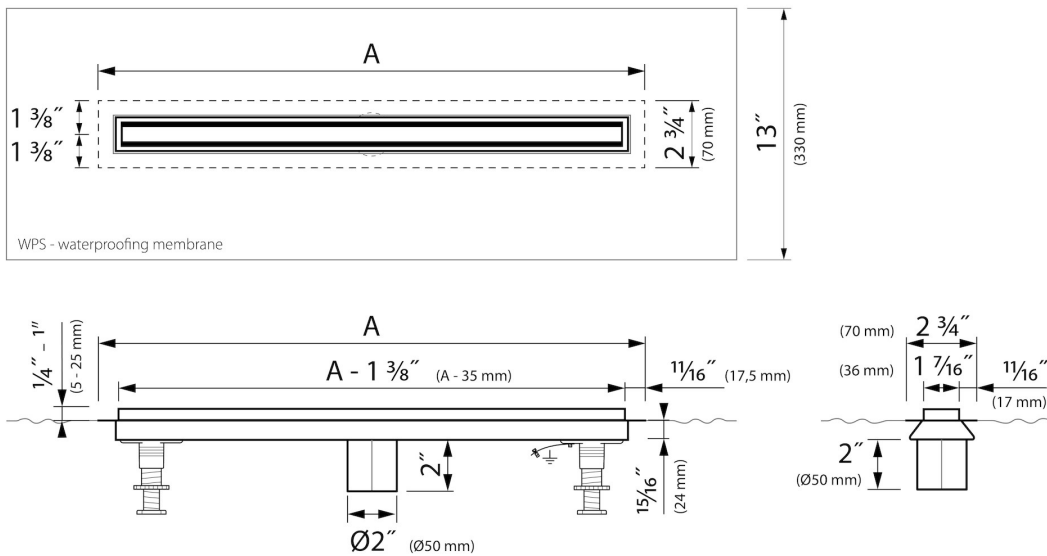

ARTICLE CODE

19 3/4	XS-Z1M-M-500 / XS4-ROH-500		
23 5/8	XS-Z1M-M-600 / XS4-ROH-600		
27 5/8	XS-Z1M-M-700 / XS4-ROH-700		
31 1/2	XS-Z2M-M-800 / XS4-ROH-800		
35 1/2	XS-Z1M-M-900 / XS4-ROH-900		
39 3/8	XS-Z1M-M-1000 / XS4-ROH-1000		
43 3/8	XS-Z1M-M-1100 / XS4-ROH-1100		
47 1/4	XS-Z1M-M-1200 / XS4-ROH-1200		

TECHNICAL DRAWINGS

Sales Office USA

ESS North America
228 East 45th Street, Suite 9E New York | NY 10017
T. + 1 888 317 7927 | F. + 1 888 488 1617
sales-usa@esspost.com | www.easydrainusa.com

Manufacturer

Easy Sanitary Solutions
Warschauerstraße 1 | 48455 Bad Bentheim | Germany
T. +49 (0) 59 24 29 91 568 | F. +49 (0) 59 24 29 91 537
info@esspost.com | www.easydrain.de