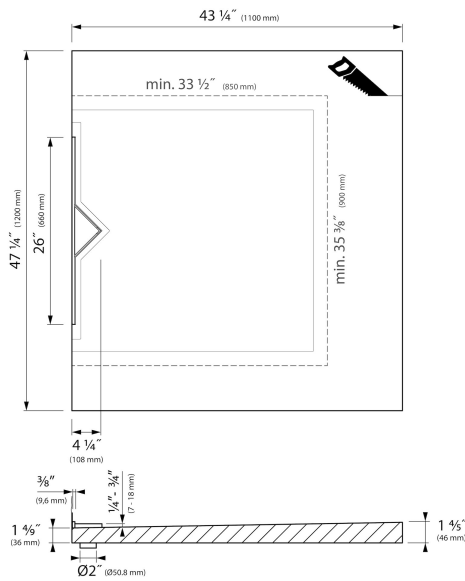

Easy Drain[®]
by ess

S-line Shower board

Easy Drain shower Board S-line is suitable for both new installation and renovation projects. Each side of the shower board can be shortened up to 35 inch and is coated with special plastic mortar mix, that can be tiled immediately, to ensure a 100% watertight installation. Easy Drain S-line Shower Board is supplied as a complete set including; S-line shower drain (reversible grate), trap body, sloped shower board and sealing set.

Page 1 / 3

GENERAL

Series	Showerboards USA
Name	S-line Shower board
Model	Linear shower drain
Rough dimensions (inch)	47 x 43 x 2
Product type	N.A.
Application	New construction, Renovation
Certification	cUPC

DESIGN

Trim finish	Brushed stainless steel / Tile
Trim pattern	Zero / Closed
Trim width (inch)	4
Tile insert trim (inch)	1/2
Adjustable trim	Yes
Frame type	TAF (Tile Adjustable Frame)
TAF Frame material	Stainless steel (304)
Design frame finish	N.A.
Frame width (inch)	9 3/4
Wheelchair accessible	Yes
Extension set available	No

ARTICLE CODE

47 x 43 x 2	SB4S-line		

TECHNICAL DRAWINGS

Sales Office USA
 ESS North America
 228 East 45th Street, Suite 9E New York | NY 10017
 T. + 1 888 317 7927 | F. + 1 888 488 1617
 sales-usa@esspost.com | www.easydrainusa.com