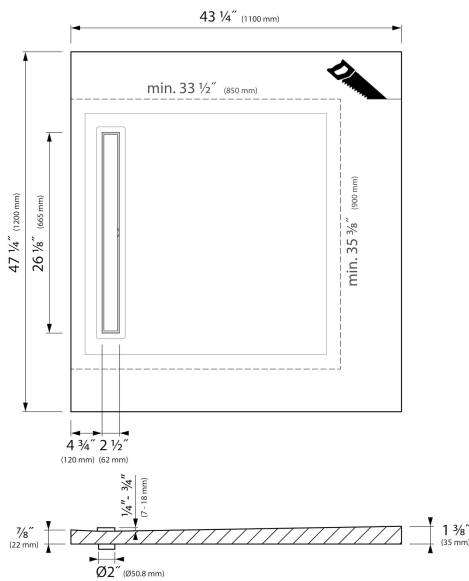

Manufacturer

Easy Sanitary Solutions
Warschauerstraße 1 | 48455 Bad Bentheim | Germany
T. +49 (0) 59 24 29 91 568 | F. +49 (0) 59 24 29 91 537
info@esspost.com | www.easydrain.de

Page 1 / 3

GENERAL

Series	Showerboards USA
Name	Modulo Shower board
Model	Linear shower drain
Rough dimensions (inch)	47 1/4 x 43 1/4 x 1 3/8
Product type	N.A.
Application	New construction, Renovation
Certification	cUPC

DESIGN

Trim finish	Brushed stainless steel / Tile
Trim pattern	Zero / Closed
Trim width (inch)	N.A.
Tile insert trim (inch)	1/2
Adjustable trim	No
Frame type	TAF (Tile Adjustable Frame)
TAF Frame material	Stainless steel (304)
Design frame finish	N.A.
Frame width (inch)	2 1/2
Wheelchair accessible	Yes
Extension set available	Yes

ARTICLE CODE

47 1/4 x 43 1/4 x 1 3/8	SB4MOB-LINE-1		

TECHNICAL DRAWINGS

Sales Office USA

ESS North America
 228 East 45th Street, Suite 9E New York | NY 10017
 T. + 1 888 317 7927 | F. + 1 888 488 1617
 sales-usa@esspost.com | www.easydrainusa.com