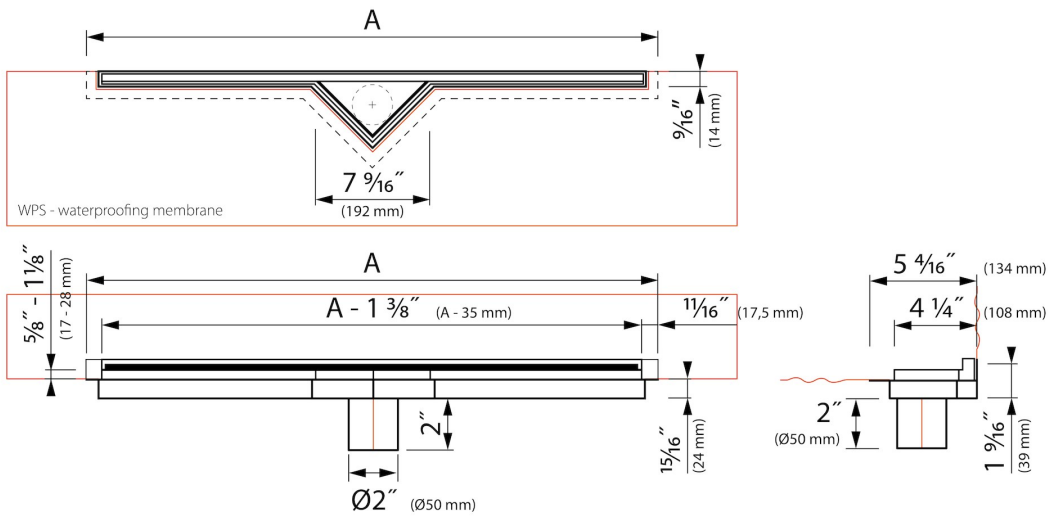

## GENERAL

Series	S-line USA
Name	S-line High
Model	Linear shower drain
Rough dimensions (inch)	27 5/8, 31 1/2, 35 1/2, 39 3/8, 47 1/4
Product type	Complete
Application	New construction, Renovation
Certification	cUPC

## DESIGN

Trim finish	Brushed stainless steel / Tile
Trim pattern	Zero / Closed
Trim width (inch)	4 1/4
Tile insert trim (inch)	1/2
Adjustable trim	No
Frame type	TAF High (High Tile Adjustable Frame)
TAF Frame material	Stainless steel (304)
Design frame finish	Brushed stainless steel
Frame width (inch)	5/8
Wheelchair accessible	Yes
Extension set available	N.A.

## TECHNICAL DRAWINGS