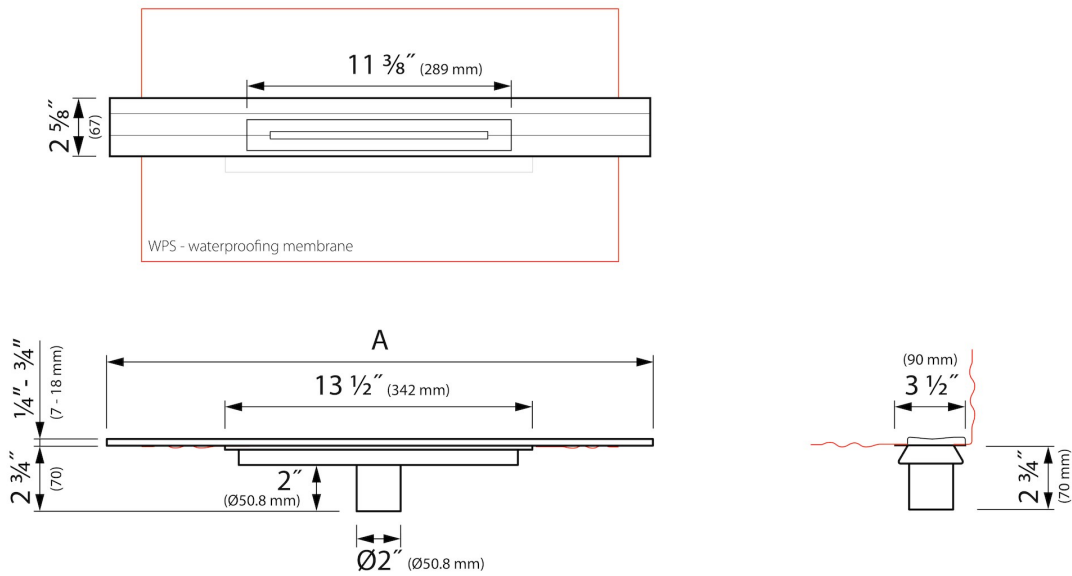

ARTICLE CODE

27 5/8	R-LINE4-700-PW		
31 1/2	R-LINE4-800-PW		
35 1/4	R-LINE4-900-PW		
39 3/8	R-LINE4-1000-PW		
47 1/4	R-LINE4-1200-PW		
59 1/8	R-LINE4-1500-PW		

TECHNICAL DRAWINGS

Sales Office USA

ESS North America
228 East 45th Street, Suite 9E New York | NY 10017
T. + 1 888 317 7927 | F. + 1 888 488 1617
sales-usa@esspost.com | www.easydrainusa.com

Manufacturer

Easy Sanitary Solutions
Warschauerstraße 1 | 48455 Bad Bentheim | Germany
T. +49 (0) 59 24 29 91 568 | F. +49 (0) 59 24 29 91 537
info@esspost.com | www.easydrain.de