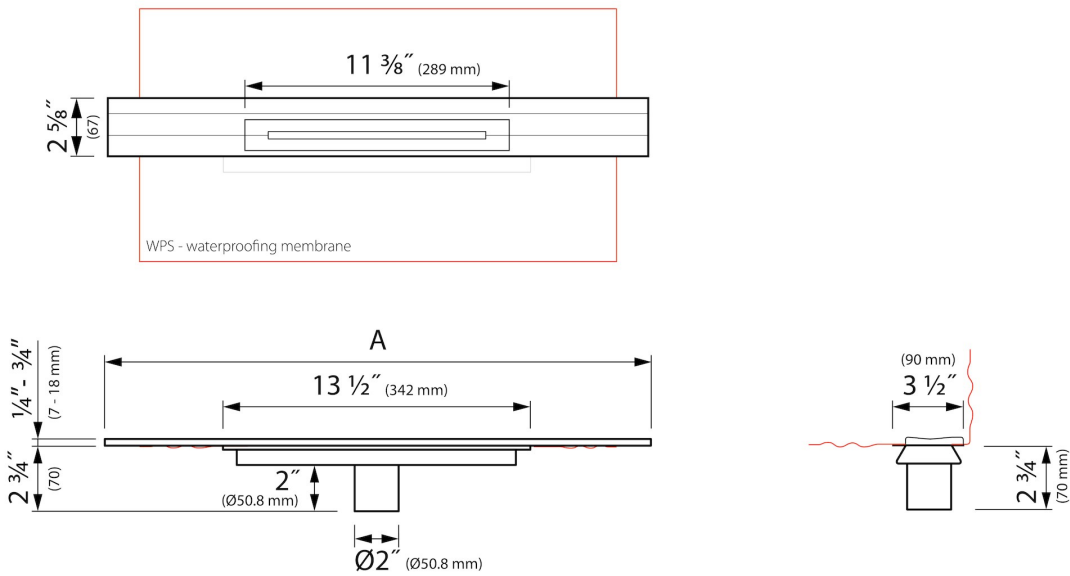

Easy Drain[®]
by ess

R-line4 Wall | Brushed stainless steel trim

Easy Drain R-line is not only functional but also beautifully designed. This shower drain with subtle slope comes in two models; for wall and floor application. The R-line is available with polished or brushed stainless steel finish and integrates seamlessly into any bathroom floor.

Page 1 / 3

GENERAL

Series	R-line USA
Name	R-line4 Wall Brushed stainless steel trim
Model	Linear shower drain
Rough dimensions (inch)	27 5/8, 31 1/2, 35 1/2, 39 3/8, 47 1/4, 59 1/8
Product type	Complete
Application	Renovation, New construction
Certification	cUPC

DESIGN

Trim finish	Brushed stainless steel
Trim pattern	Slot
Trim width (inch)	2 5/8
Tile insert trim (inch)	N.A.
Adjustable trim	No
Frame type	TAF (Tile Adjustable Frame)
TAF Frame material	Stainless steel (304)
Design frame finish	Brushed stainless steel
Frame width (inch)	2 5/8
Wheelchair accessible	Yes
Extension set available	N.A.

ARTICLE CODE

27 5/8	R-LINE4-700W		
31 1/2	R-LINE4-800W		
35 1/2	R-LINE4-900W		
39 3/8	R-LINE4-1000W		
47 1/4	R-LINE4-1200W		
59 1/8	R-LINE4-1500W		

TECHNICAL DRAWINGS

Sales Office USA
 ESS North America
 228 East 45th Street, Suite 9E New York | NY 10017
 T. + 1 888 317 7927 | F. + 1 888 488 1617
 sales-usa@esspost.com | www.easydrainusa.com