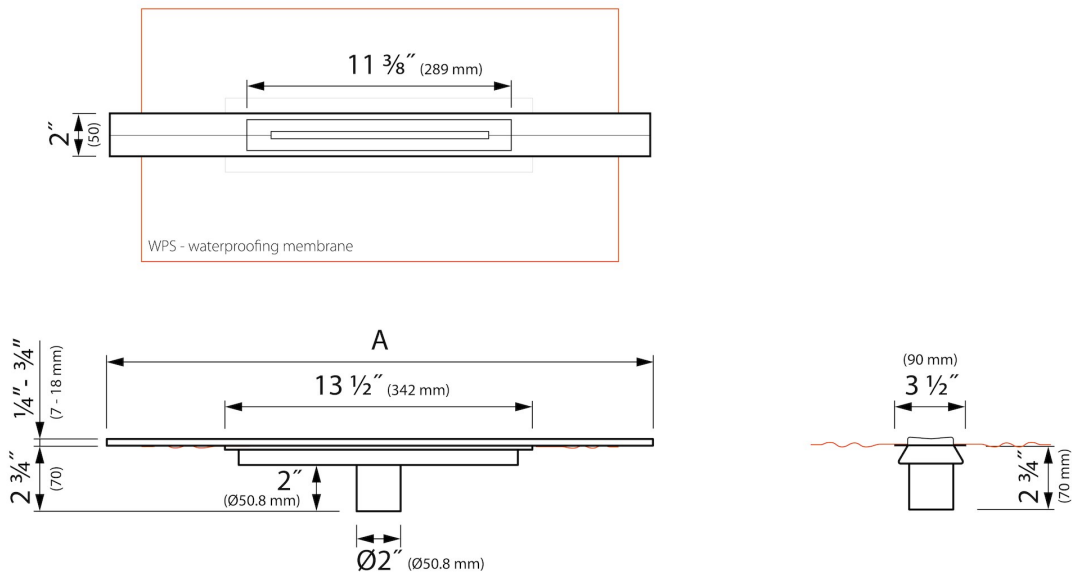

Easy Drain[®]
by ess

R-line4 | Brushed stainless steel trim

Easy Drain R-line is not only functional but also beautifully designed. This shower drain with subtle slope comes in two models; for wall and floor application. The R-line is available with polished or brushed stainless steel finish and integrates seamlessly into any bathroom floor.

Page 1 / 3

GENERAL

Series	R-line USA
Name	R-line4 Brushed stainless steel trim
Model	Linear shower drain
Rough dimensions (inch)	27 5/8, 31 1/2, 35 1/2, 39 3/8, 47 1/4, 59 1/8
Product type	Complete
Application	Renovation, New construction
Certification	cUPC

DESIGN

Trim finish	Brushed stainless steel
Trim pattern	Slot
Trim width (inch)	2
Tile insert trim (inch)	N.A.
Adjustable trim	No
Frame type	TAF (Tile Adjustable Frame)
TAF Frame material	Stainless steel (304)
Design frame finish	Brushed stainless steel
Frame width (inch)	2 5/8
Wheelchair accessible	Yes
Extension set available	N.A.

ARTICLE CODE

27 5/8	R-LINE4-700		
31 1/2	R-LINE4-800		
35 1/2	R-LINE4-900		
39 3/8	R-LINE4-1000		
47 1/4	R-LINE4-1200		
59 1/8	R-LINE4-1500		

TECHNICAL DRAWINGS

Sales Office USA

ESS North America
 228 East 45th Street, Suite 9E New York | NY 10017
 T. + 1 888 317 7927 | F. + 1 888 488 1617
 sales-usa@esspost.com | www.easydrainusa.com