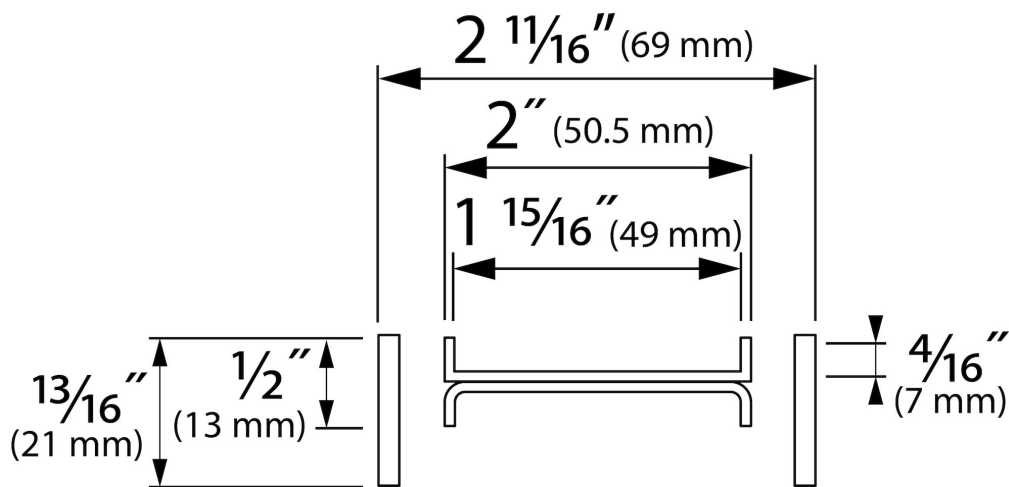

ARTICLE CODE

19 3/4	MTAFLAAG-500-T		
23 5/8	MTAFLAAG-600-T		
27 5/8	MTAFLAAG-700-T		
31 1/2	MTAFLAAG-800-T		
35 1/2	MTAFLAAG-900-T		
39 3/8	MTAFLAAG-1000-T		
43 3/8	MTAFLAAG-1100-T		
47 1/4	MTAFLAAG-1200-T		

TECHNICAL DRAWINGS

Sales Office USA

ESS North America
228 East 45th Street, Suite 9E New York | NY 10017
T. + 1 888 317 7927 | F. + 1 888 488 1617
sales-usa@esspost.com | www.easydrainusa.com

Manufacturer

Easy Sanitary Solutions
Warschauerstraße 1 | 48455 Bad Bentheim | Germany
T. +49 (0) 59 24 29 91 568 | F. +49 (0) 59 24 29 91 537
info@esspost.com | www.easydrain.de