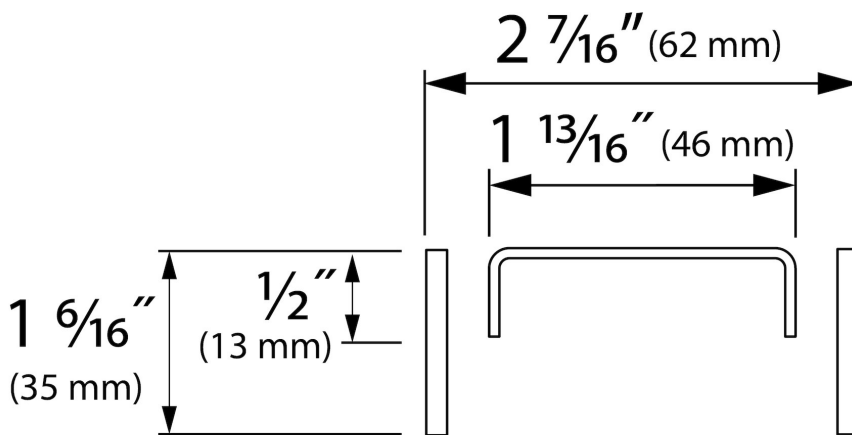

ARTICLE CODE

19 3/4	MTAFHOOG-500-ZT / EDM4 500		
23 5/8	MTAFHOOG-600-ZT / EDM4 600		
27 5/8	MTAFHOOG-700-ZT / EDM4 700		
31 1/2	MTAFHOOG-800-ZT / EDM4 800		
35 1/2	MTAFHOOG-900-ZT / EDM4 900		
39 3/8	MTAFHOOG-1000-ZT / EDM4 1000		
43 3/8	MTAFHOOG-1100-ZT / EDM4 1100		
47 1/4	MTAFHOOG-1200-ZT / EDM4 1200		

TECHNICAL DRAWINGS

Sales Office USA

ESS North America
228 East 45th Street, Suite 9E New York | NY 10017
T. + 1 888 317 7927 | F. + 1 888 488 1617
sales-usa@esspost.com | www.easydrainusa.com

Manufacturer

Easy Sanitary Solutions
Warschauerstraße 1 | 48455 Bad Bentheim | Germany
T. +49 (0) 59 24 29 91 568 | F. +49 (0) 59 24 29 91 537
info@esspost.com | www.easydrain.de