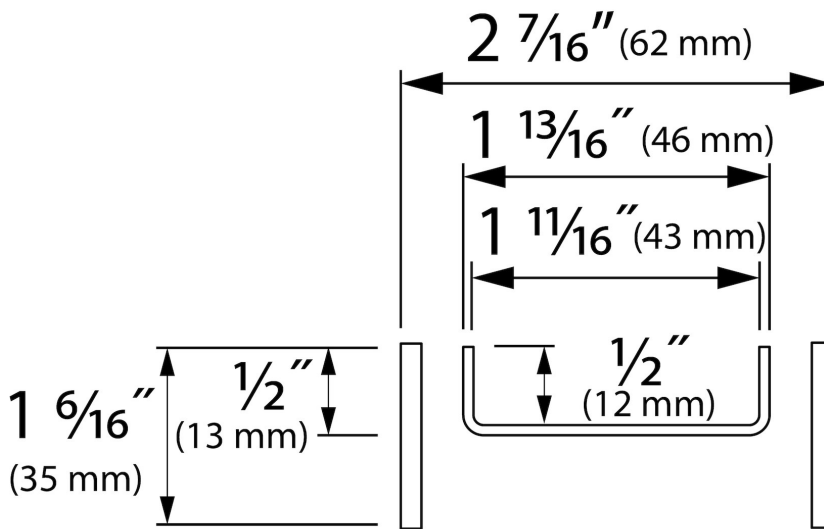

ARTICLE CODE

19 3/4	MTAFHOOG-500-ZT / EDM4 500		
23 5/8	MTAFHOOG-600-ZT / EDM4 600		
27 5/8	MTAFHOOG-700-ZT / EDM4 700		
31 1/2	MTAFHOOG-800-ZT / EDM4 800		
35 1/2	MTAFHOOG-900-ZT / EDM4 900		
39 3/8	MTAFHOOG-1000-ZT / EDM4 1000		
43 3/8	MTAFHOOG-1100-ZT / EDM4 1100		
47 1/4	MTAFHOOG-1200-ZT / EDM4 1200		

TECHNICAL DRAWINGS

Sales Office USA

ESS North America
228 East 45th Street, Suite 9E New York | NY 10017
T. + 1 888 317 7927 | F. + 1 888 488 1617
sales-usa@esspost.com | www.easydrainusa.com

Manufacturer

Easy Sanitary Solutions
Warschauerstraße 1 | 48455 Bad Bentheim | Germany
T. +49 (0) 59 24 29 91 568 | F. +49 (0) 59 24 29 91 537
info@esspost.com | www.easydrain.de