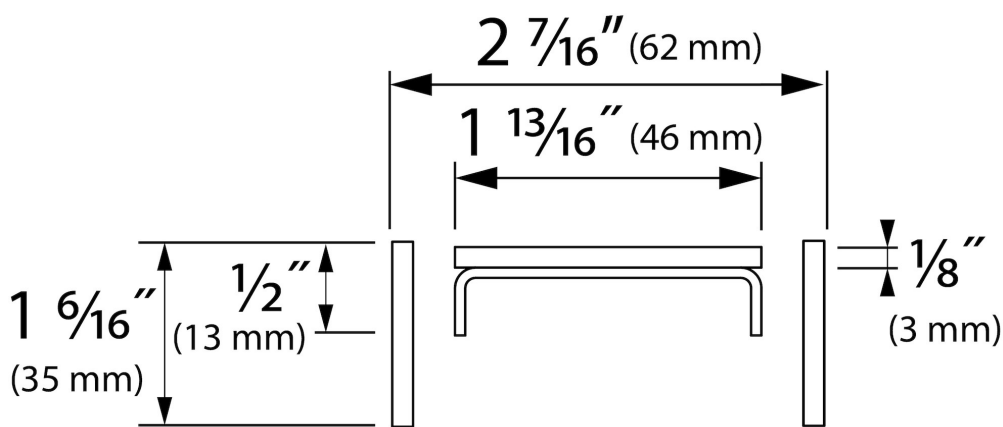

ARTICLE CODE

19 3/4	MTAFHOOG-500-Z+P / EDM4 500		
23 5/8	MTAFHOOG-600-Z+P / EDM4 600		
27 5/8	MTAFHOOG-700-Z+P / EDM4 700		
31 1/2	MTAFHOOG-800-Z+P / EDM4 800		
35 1/2	MTAFHOOG-900-Z+P / EDM4 900		
39 3/8	MTAFHOOG-1000-Z+P / EDM4 1000		
43 3/8	MTAFHOOG-1100-Z+P / EDM4 1100		
47 1/4	MTAFHOOG-1200-Z+P / EDM4 1200		

TECHNICAL DRAWINGS

Sales Office USA

ESS North America
228 East 45th Street, Suite 9E New York | NY 10017
T. + 1 888 317 7927 | F. + 1 888 488 1617
sales-usa@esspost.com | www.easydrainusa.com

Manufacturer

Easy Sanitary Solutions
Warschauerstraße 1 | 48455 Bad Bentheim | Germany
T. +49 (0) 59 24 29 91 568 | F. +49 (0) 59 24 29 91 537
info@esspost.com | www.easydrain.de