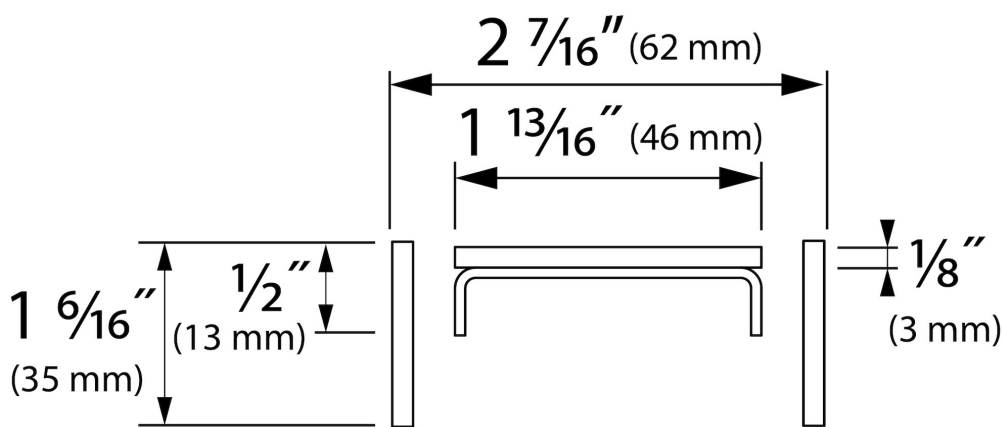

ARTICLE CODE

19 3/4	MTAFHOOG-500-Z+M / EDM4 500		
23 5/8	MTAFHOOG-600-Z+M / EDM4 600		
27 5/8	MTAFHOOG-700-Z+M / EDM4 700		
31 1/2	MTAFHOOG-800-Z+M / EDM4 800		
35 1/2	MTAFHOOG-900-Z+M / EDM4 900		
39 3/8	MTAFHOOG-1000-Z+M / EDM4 1000		
43 3/8	MTAFHOOG-1100-Z+M / EDM4 1100		
47 1/4	MTAFHOOG-1200-Z+M / EDM4 1200		

TECHNICAL DRAWINGS

Sales Office USA

ESS North America
228 East 45th Street, Suite 9E New York | NY 10017
T. + 1 888 317 7927 | F. + 1 888 488 1617
sales-usa@esspost.com | www.easydrainusa.com

Manufacturer

Easy Sanitary Solutions
Warschauerstraße 1 | 48455 Bad Bentheim | Germany
T. +49 (0) 59 24 29 91 568 | F. +49 (0) 59 24 29 91 537
info@esspost.com | www.easydrain.de