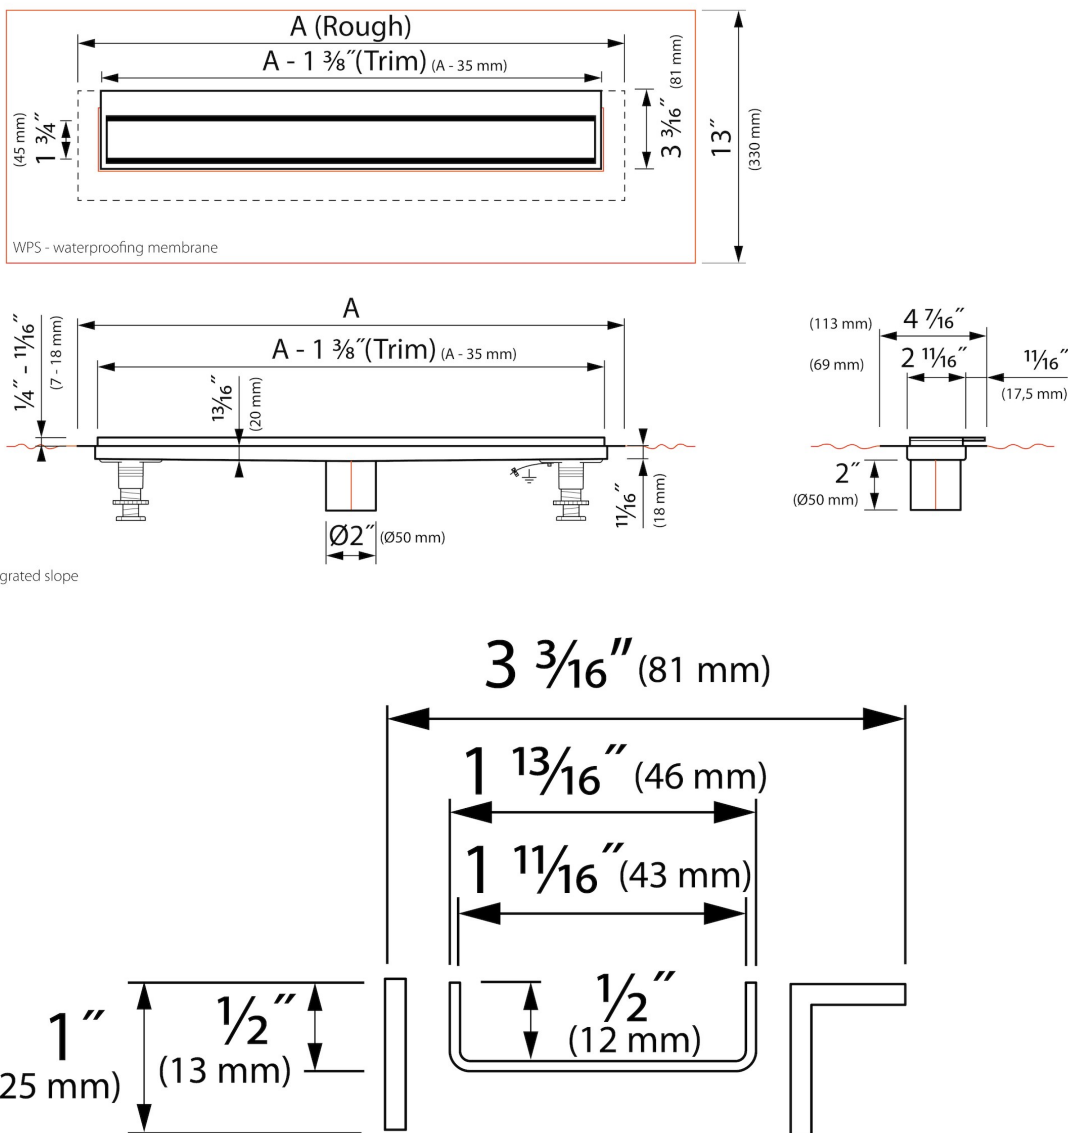

ARTICLE CODE

19 3/4	MLWZT 500 / EDM4 500	51 1/8	MLWZT 1300 / EDM4 1300
23 5/8	MLWZT 600 / EDM4 600	55 1/8	MLWZT 1400 / EDM4 1400
27 5/8	MLWZT 700 / EDM4 700	59 1/8	MLWZT 1500 / EDM4 1500
31 1/2	MLWZT 800 / EDM4 800	63	MLWZT 1600 / EDM4 1600
35 1/2	MLWZT 900 / EDM4 900	66 7/8	MLWZT 1700 / EDM4 1700
39 3/8	MLWZT 1000 / EDM4 1000	70 7/8	MLWZT 1800 / EDM4 1800
43 3/8	MLWZT 1100 / EDM4 1100	74 7/8	MLWZT 1900 / EDM4 1900
47 1/4	MLWZT 1200 / EDM4 1200	78 3/4	MLWZT 2000 / EDM4 2000

TECHNICAL DRAWINGS

Sales Office USA

ESS USA
561 Acorn Street, Unit M | Deer Park, NY 11729
T. (888) 317-7927 | F. (888) 488-1617
sales@easydrainusa.com | www.easydrainusa.com

Manufacturer

Easy Sanitary Solutions
Warschauerstraße 1 | 48455 Bad Bentheim | Germany
T. +49 (0) 59 24 29 91 568 | F. +49 (0) 59 24 29 91 537
info@esspost.com | www.easydrain.de