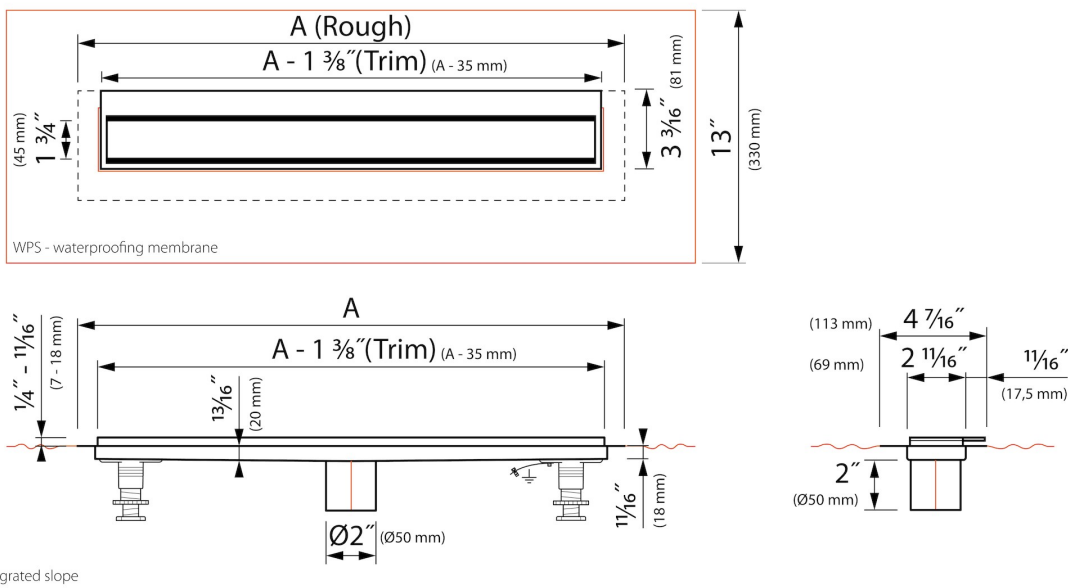

ARTICLE CODE

19 3/4	MLWZ+M 500 / EDM4 500		
23 5/8	MLWZ+M 600 / EDM4 600		
27 5/8	MLWZ+M 700 / EDM4 700		
31 1/2	MLWZ+M 800 / EDM4 800		
35 1/2	MLWZ+M 900 / EDM4 900		
39 3/8	MLWZ+M 1000 / EDM4 1000		
43 3/8	MLWZ+M 1100 / EDM4 1100		
47 1/4	MLWZ+M 1200 / EDM4 1200		

TECHNICAL DRAWINGS

Sales Office USA

ESS USA
561 Acorn Street, Unit M | Deer Park, NY 11729
T. (888) 317-7927 | F. (888) 488-1617
sales@easydrainusa.com | www.easydrainusa.com

Manufacturer

Easy Sanitary Solutions
Warschauerstraße 1 | 48455 Bad Bentheim | Germany
T. +49 (0) 59 24 29 91 568 | F. +49 (0) 59 24 29 91 537
info@esspost.com | www.easydrain.de