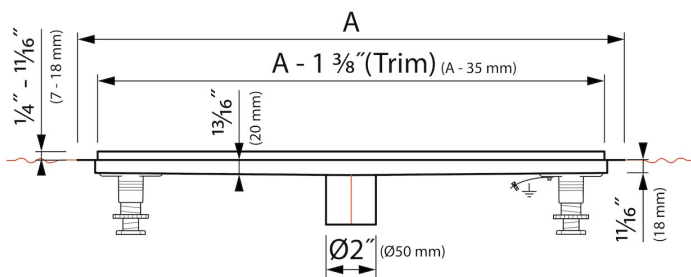

ARTICLE CODE

19 3/4	MLWGW 500 / EDM4 500		
23 5/8	MLWGW 600 / EDM4 600		
27 5/8	MLWGW 700 / EDM4 700		
31 1/2	MLWGW 800 / EDM4 800		
35 1/2	MLWGW 900 / EDM4 900		
39 3/8	MLWGW 1000 / EDM4 1000		
43 3/8	MLWGW 1100 / EDM4 1100		
47 1/4	MLWGW 1200 / EDM4 1200		

TECHNICAL DRAWINGS

Sales Office USA

ESS USA
561 Acorn Street, Unit M | Deer Park, NY 11729
T. (888) 317-7927 | F. (888) 488-1617
sales@easydrainusa.com | www.easydrainusa.com

Manufacturer

Easy Sanitary Solutions
Warschauerstraße 1 | 48455 Bad Bentheim | Germany
T. +49 (0) 59 24 29 91 568 | F. +49 (0) 59 24 29 91 537
info@esspost.com | www.easydrain.de