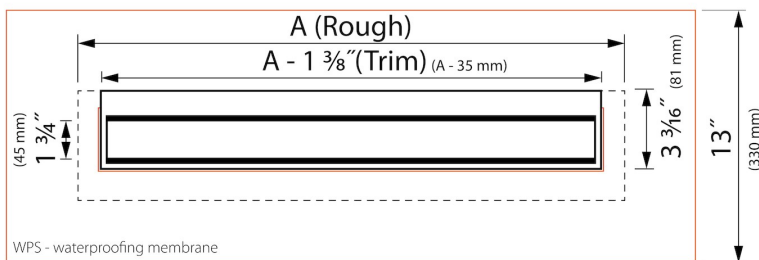

ARTICLE CODE

19 3/4	MLWGW 500 / EDM4 500		
23 5/8	MLWGW 600 / EDM4 600		
27 5/8	MLWGW 700 / EDM4 700		
31 1/2	MLWGW 800 / EDM4 800		
35 1/2	MLWGW 900 / EDM4 900		
39 3/8	MLWGW 1000 / EDM4 1000		
43 3/8	MLWGW 1100 / EDM4 1100		
47 1/4	MLWGW 1200 / EDM4 1200		

TECHNICAL DRAWINGS

Sales Office USA

ESS USA
561 Acorn Street, Unit M | Deer Park, NY 11729
T. (888) 317-7927 | F. (888) 488-1617
sales@easydrainusa.com | www.easydrainusa.com

Manufacturer

Easy Sanitary Solutions
Warschauerstraße 1 | 48455 Bad Bentheim | Germany
T. +49 (0) 59 24 29 91 568 | F. +49 (0) 59 24 29 91 537
info@esspost.com | www.easydrain.de