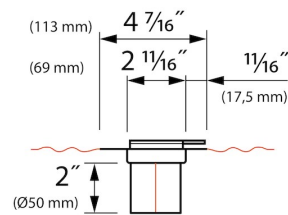

ARTICLE CODE

19 3/4	MLWGW 500 / EDM4 500		
23 5/8	MLWGW 600 / EDM4 600		
27 5/8	MLWGW 700 / EDM4 700		
31 1/2	MLWGW 800 / EDM4 800		
35 1/2	MLWGW 900 / EDM4 900		
39 3/8	MLWGW 1000 / EDM4 1000		
43 3/8	MLWGW 1100 / EDM4 1100		
47 1/4	MLWGW 1200 / EDM4 1200		

TECHNICAL DRAWINGS

Sales Office USA

ESS USA
561 Acorn Street, Unit M | Deer Park, NY 11729
T. (888) 317-7927 | F. (888) 488-1617
sales@easydrainusa.com | www.easydrainusa.com

Manufacturer

Easy Sanitary Solutions
Warschauerstraße 1 | 48455 Bad Bentheim | Germany
T. +49 (0) 59 24 29 91 568 | F. +49 (0) 59 24 29 91 537
info@esspost.com | www.easydrain.de