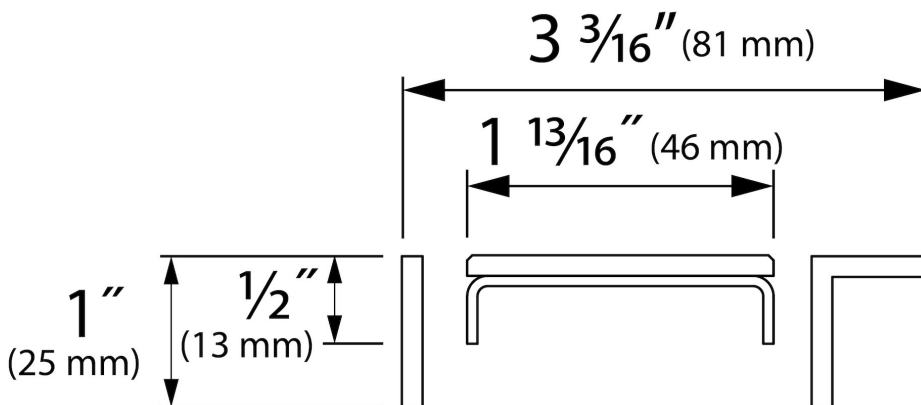

ARTICLE CODE

19 3/4	MLWGW 500 / EDM4 500		
23 5/8	MLWGW 600 / EDM4 600		
27 5/8	MLWGW 700 / EDM4 700		
31 1/2	MLWGW 800 / EDM4 800		
35 1/2	MLWGW 900 / EDM4 900		
39 3/8	MLWGW 1000 / EDM4 1000		
43 3/8	MLWGW 1100 / EDM4 1100		
47 1/4	MLWGW 1200 / EDM4 1200		

TECHNICAL DRAWINGS

Sales Office USA

ESS USA
561 Acorn Street, Unit M | Deer Park, NY 11729
T. (888) 317-7927 | F. (888) 488-1617
sales@easydrainusa.com | www.easydrainusa.com

Manufacturer

Easy Sanitary Solutions
Warschauerstraße 1 | 48455 Bad Bentheim | Germany
T. +49 (0) 59 24 29 91 568 | F. +49 (0) 59 24 29 91 537
info@esspost.com | www.easydrain.de