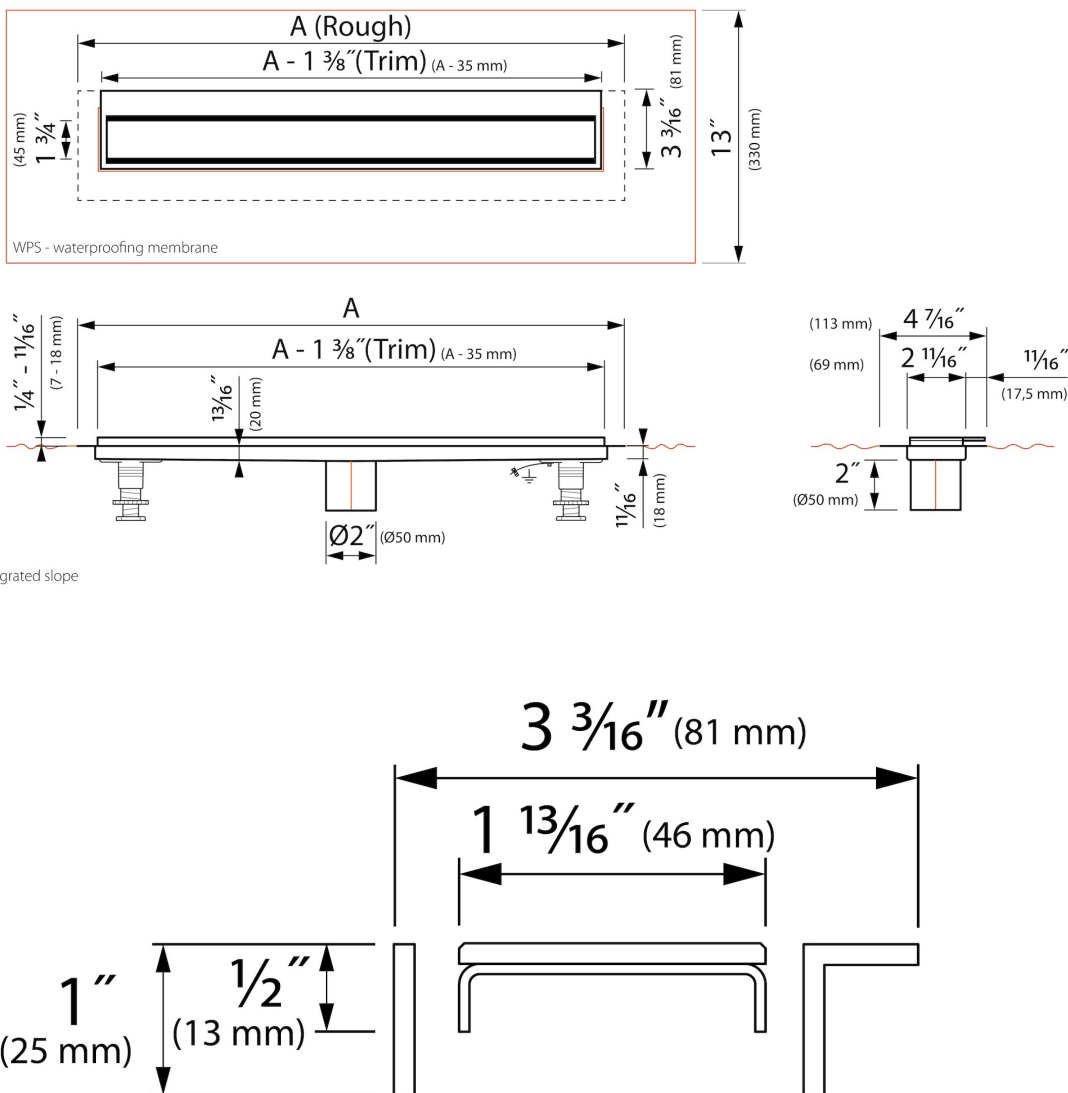

ARTICLE CODE

19 3/4	MLWGS 500 / EDM4 500		
23 5/8	MLWGS 600 / EDM4 600		
27 5/8	MLWGS 700 / EDM4 700		
31 1/2	MLWGS 800 / EDM4 800		
35 1/2	MLWGS 900 / EDM4 900		
39 3/8	MLWGS 1000 / EDM4 1000		
43 3/8	MLWGS 1100 / EDM4 1100		
47 1/4	MLWGS 1200 / EDM4 1200		

TECHNICAL DRAWINGS

integrated slope

Sales Office USA

ESS USA
561 Acorn Street, Unit M | Deer Park, NY 11729
T. (888) 317-7927 | F. (888) 488-1617
sales@easydrainusa.com | www.easydrainusa.com

Manufacturer

Easy Sanitary Solutions
Warschauerstraße 1 | 48455 Bad Bentheim | Germany
T. +49 (0) 59 24 29 91 568 | F. +49 (0) 59 24 29 91 537
info@esspost.com | www.easydrain.de