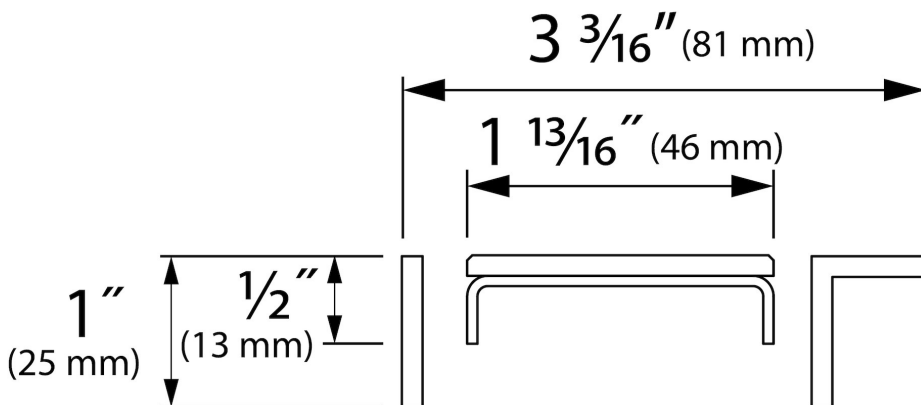

ARTICLE CODE

19 3/4	MLWGG 500 / EDM4 500		
23 5/8	MLWGG 600 / EDM4 600		
27 5/8	MLWGG 700 / EDM4 700		
31 1/2	MLWGG 800 / EDM4 800		
35 1/2	MLWGG 900 / EDM4 900		
39 3/8	MLWGG 1000 / EDM4 1000		
43 3/8	MLWGG 1100 / EDM4 1100		
47 1/4	MLWGG 1200 / EDM4 1200		

TECHNICAL DRAWINGS

Sales Office USA

ESS USA
561 Acorn Street, Unit M | Deer Park, NY 11729
T. (888) 317-7927 | F. (888) 488-1617
sales@easydrainusa.com | www.easydrainusa.com

Manufacturer

Easy Sanitary Solutions
Warschauerstraße 1 | 48455 Bad Bentheim | Germany
T. +49 (0) 59 24 29 91 568 | F. +49 (0) 59 24 29 91 537
info@esspost.com | www.easydrain.de