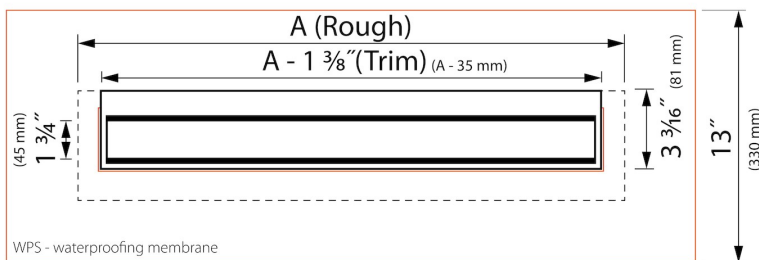

ARTICLE CODE

19 3/4	MLWGG 500 / EDM4 500		
23 5/8	MLWGG 600 / EDM4 600		
27 5/8	MLWGG 700 / EDM4 700		
31 1/2	MLWGG 800 / EDM4 800		
35 1/2	MLWGG 900 / EDM4 900		
39 3/8	MLWGG 1000 / EDM4 1000		
43 3/8	MLWGG 1100 / EDM4 1100		
47 1/4	MLWGG 1200 / EDM4 1200		

TECHNICAL DRAWINGS

Sales Office USA

ESS USA
561 Acorn Street, Unit M | Deer Park, NY 11729
T. (888) 317-7927 | F. (888) 488-1617
sales@easydrainusa.com | www.easydrainusa.com

Manufacturer

Easy Sanitary Solutions
Warschauerstraße 1 | 48455 Bad Bentheim | Germany
T. +49 (0) 59 24 29 91 568 | F. +49 (0) 59 24 29 91 537
info@esspost.com | www.easydrain.de