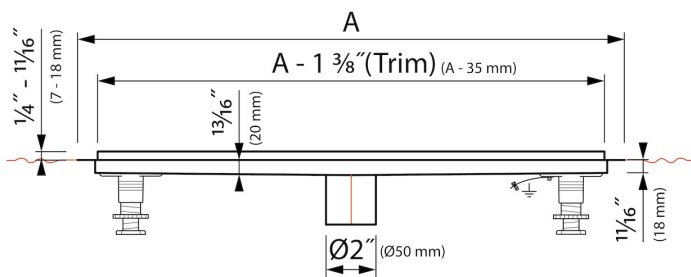

ARTICLE CODE

19 3/4	MLWGG 500 / EDM4 500		
23 5/8	MLWGG 600 / EDM4 600		
27 5/8	MLWGG 700 / EDM4 700		
31 1/2	MLWGG 800 / EDM4 800		
35 1/2	MLWGG 900 / EDM4 900		
39 3/8	MLWGG 1000 / EDM4 1000		
43 3/8	MLWGG 1100 / EDM4 1100		
47 1/4	MLWGG 1200 / EDM4 1200		

TECHNICAL DRAWINGS

Sales Office USA

ESS USA
561 Acorn Street, Unit M | Deer Park, NY 11729
T. (888) 317-7927 | F. (888) 488-1617
sales@easydrainusa.com | www.easydrainusa.com

Manufacturer

Easy Sanitary Solutions
Warschauerstraße 1 | 48455 Bad Bentheim | Germany
T. +49 (0) 59 24 29 91 568 | F. +49 (0) 59 24 29 91 537
info@esspost.com | www.easydrain.de