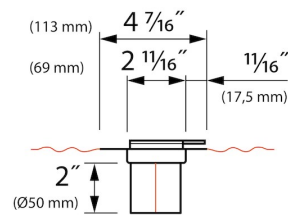

ARTICLE CODE

19 3/4	MLWGG 500 / EDM4 500		
23 5/8	MLWGG 600 / EDM4 600		
27 5/8	MLWGG 700 / EDM4 700		
31 1/2	MLWGG 800 / EDM4 800		
35 1/2	MLWGG 900 / EDM4 900		
39 3/8	MLWGG 1000 / EDM4 1000		
43 3/8	MLWGG 1100 / EDM4 1100		
47 1/4	MLWGG 1200 / EDM4 1200		

TECHNICAL DRAWINGS

Sales Office USA

ESS USA
561 Acorn Street, Unit M | Deer Park, NY 11729
T. (888) 317-7927 | F. (888) 488-1617
sales@easydrainusa.com | www.easydrainusa.com

Manufacturer

Easy Sanitary Solutions
Warschauerstraße 1 | 48455 Bad Bentheim | Germany
T. +49 (0) 59 24 29 91 568 | F. +49 (0) 59 24 29 91 537
info@esspost.com | www.easydrain.de