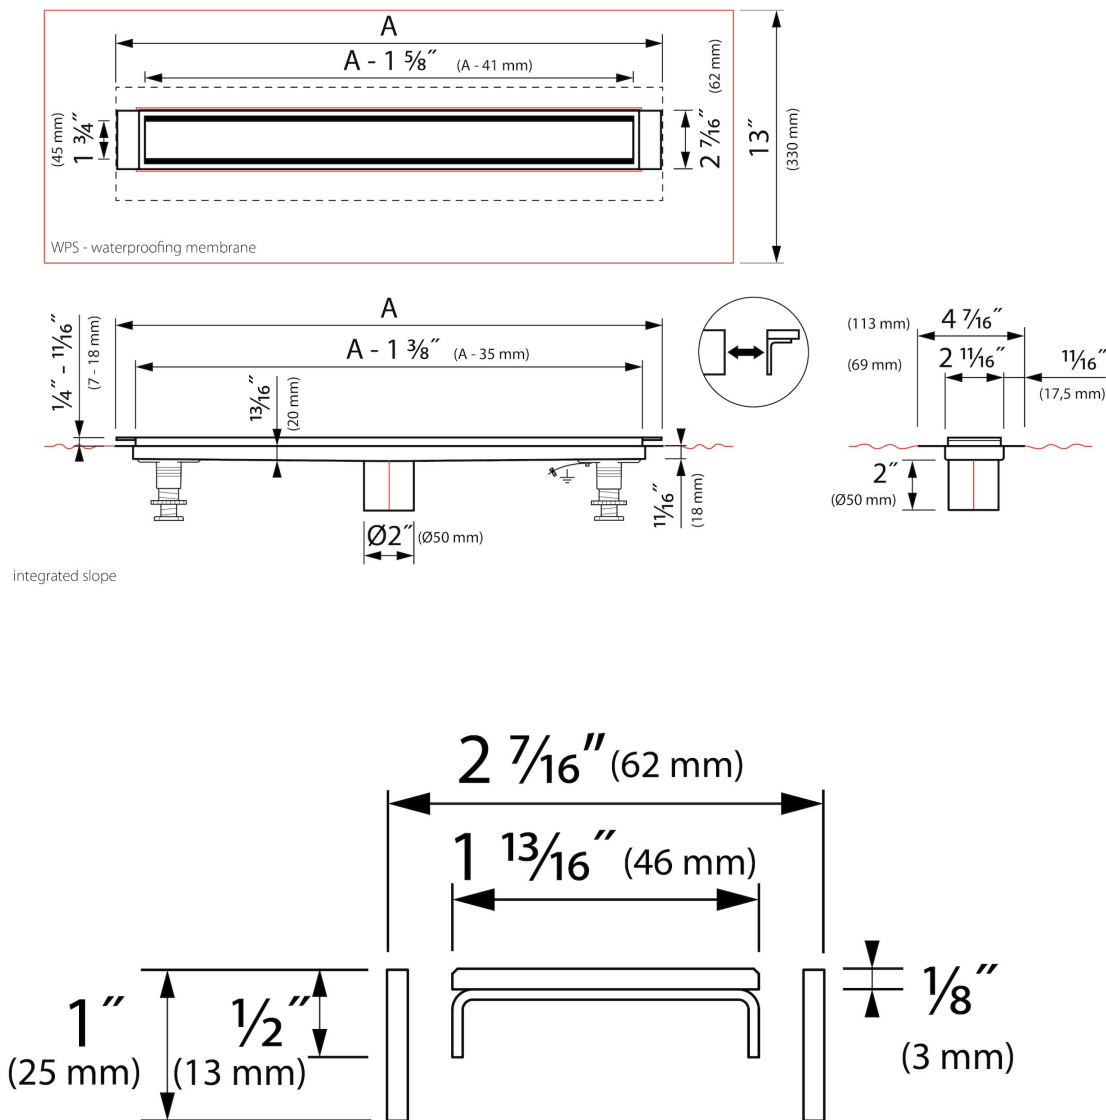

ARTICLE CODE

19 3/4	MLGW 500 / EDM4 500		
23 5/8	MLGW 600 / EDM4 600		
27 5/8	MLGW 700 / EDM4 700		
31 1/2	MLGW 800 / EDM4 800		
35 1/2	MLGW 900 / EDM4 900		
39 3/8	MLGW 1000 / EDM4 1000		
43 3/8	MLGW 1100 / EDM4 1100		
47 1/4	MLGW 1200 / EDM4 1200		

TECHNICAL DRAWINGS

Sales Office USA
ESS USA
561 Acorn Street, Unit M | Deer Park, NY 11729
T. (888) 317-7927 | F. (888) 488-1617
sales@easydrainusa.com | www.easydrainusa.com

Manufacturer
Easy Sanitary Solutions
Warschauerstraße 1 | 48455 Bad Bentheim | Germany
T. +49 (0) 59 24 29 91 568 | F. +49 (0) 59 24 29 91 537
info@esspost.com | www.easydrain.de