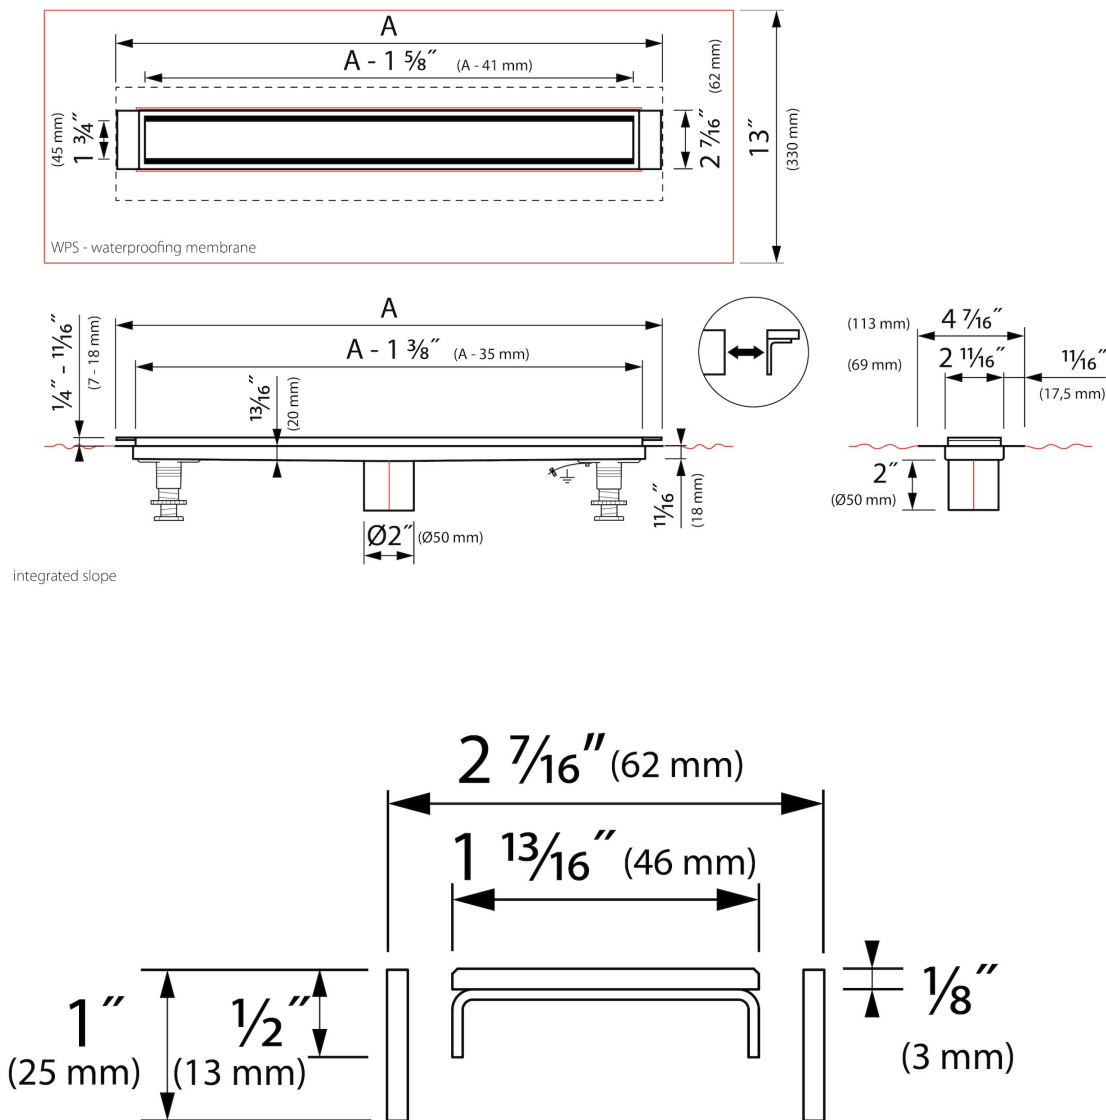

ARTICLE CODE

19 3/4	MLGS 500 / EDM4 500		
23 5/8	MLGS 600 / EDM4 600		
27 5/8	MLGS 700 / EDM4 700		
31 1/2	MLGS 800 / EDM4 800		
35 1/2	MLGS 900 / EDM4 900		
39 3/8	MLGS 1000 / EDM4 1000		
43 3/8	MLGS 1100 / EDM4 1100		
47 1/4	MLGS 1200 / EDM4 1200		

TECHNICAL DRAWINGS

Sales Office USA
ESS USA
561 Acorn Street, Unit M | Deer Park, NY 11729
T. (888) 317-7927 | F. (888) 488-1617
sales@easydrainusa.com | www.easydrainusa.com

Manufacturer
Easy Sanitary Solutions
Warschauerstraße 1 | 48455 Bad Bentheim | Germany
T. +49 (0) 59 24 29 91 568 | F. +49 (0) 59 24 29 91 537
info@esspost.com | www.easydrain.de