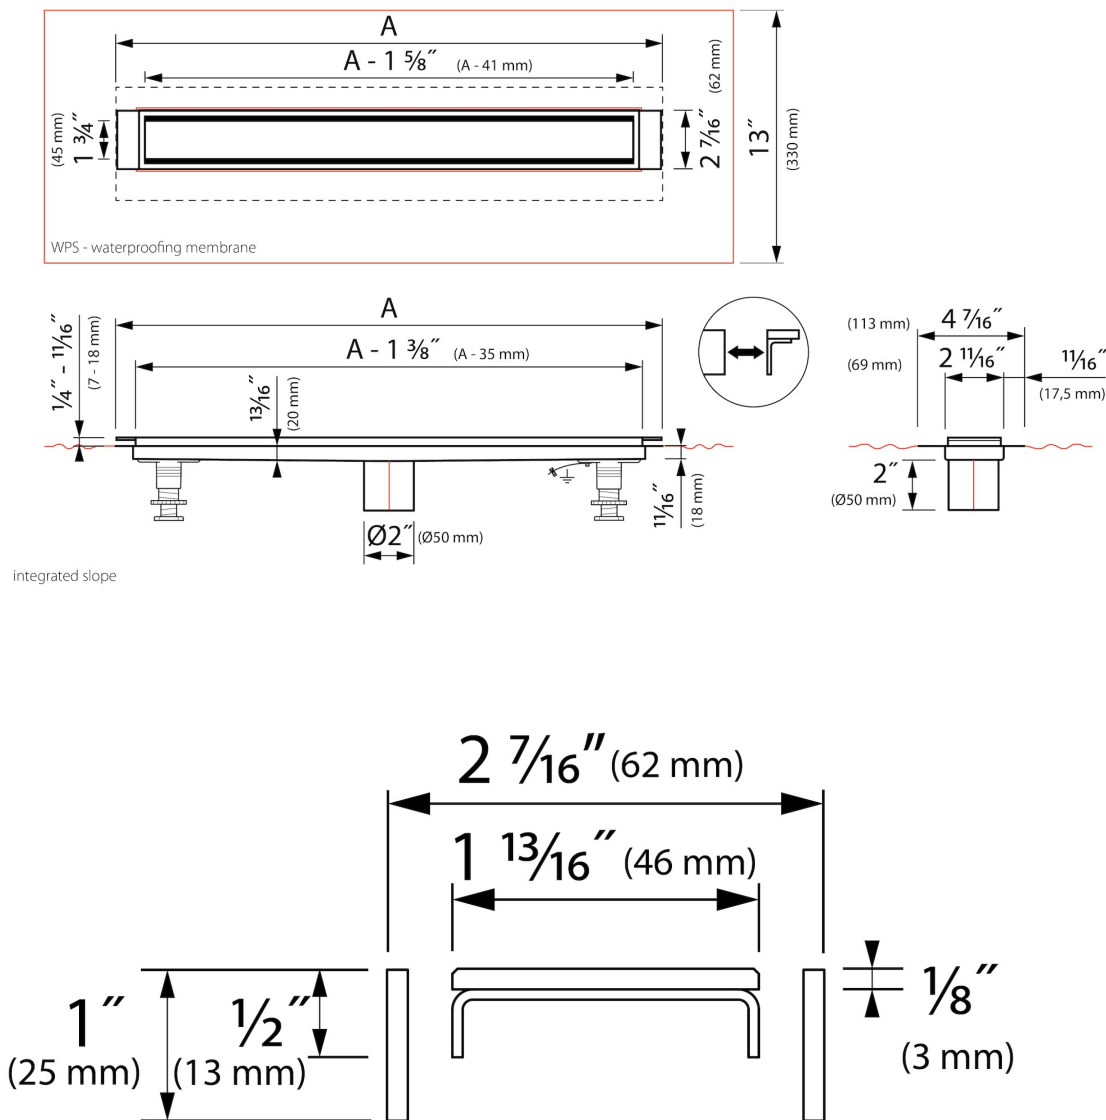

ARTICLE CODE

19 3/4	MLGG 500 / EDM4 500		
23 5/8	MLGG 600 / EDM4 600		
27 5/8	MLGG 700 / EDM4 700		
31 1/2	MLGG 800 / EDM4 800		
35 1/2	MLGG 900 / EDM4 900		
39 3/8	MLGG 1000 / EDM4 1000		
43 3/8	MLGG 1100 / EDM4 1100		
47 1/4	MLGG 1200 / EDM4 1200		

TECHNICAL DRAWINGS

Sales Office USA
ESS USA
561 Acorn Street, Unit M | Deer Park, NY 11729
T. (888) 317-7927 | F. (888) 488-1617
sales@easydrainusa.com | www.easydrainusa.com

Manufacturer
Easy Sanitary Solutions
Warschauerstraße 1 | 48455 Bad Bentheim | Germany
T. +49 (0) 59 24 29 91 568 | F. +49 (0) 59 24 29 91 537
info@esspost.com | www.easydrain.de