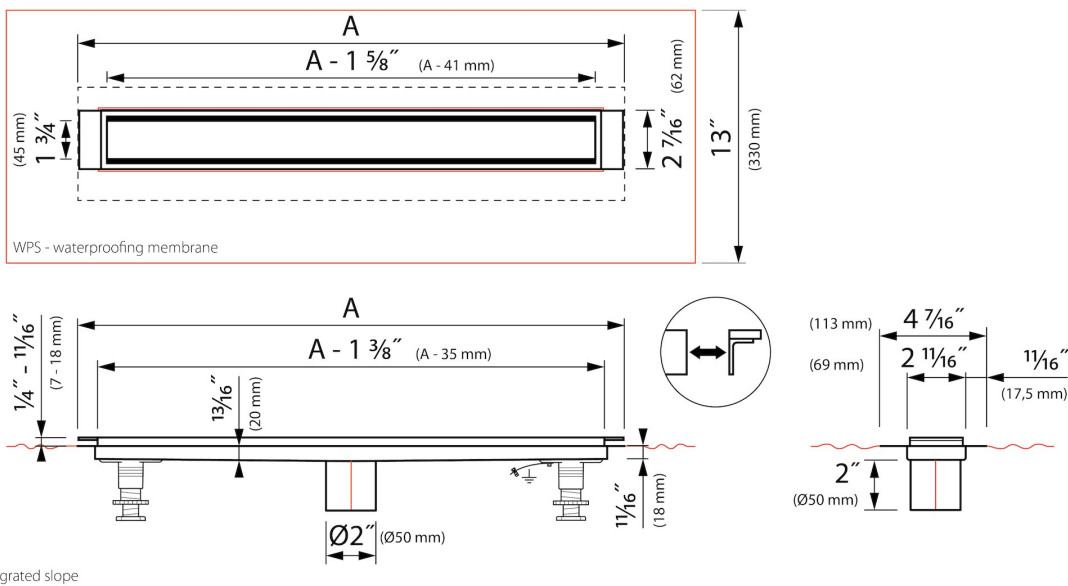

ARTICLE CODE

19 3/4	MLBW 500 / EDM4 500	51 1/8	MLBW 1300 / EDM4 1300
23 5/8	MLBW 600 / EDM4 600	55 1/8	MLBW 1400 / EDM4 1400
27 5/8	MLBW 700 / EDM4 700	59 1/8	MLBW 1500 / EDM4 1500
31 1/2	MLBW 800 / EDM4 800	70 7/8	MLBW 1800 / EDM4 1800
35 1/2	MLBW 900 / EDM4 900		
39 3/8	MLBW 1000 / EDM4 1000		
43 3/8	MLBW 1100 / EDM4 1100		
47 1/4	MLBW 1200 / EDM4 1200		

TECHNICAL DRAWINGS

integrated slope