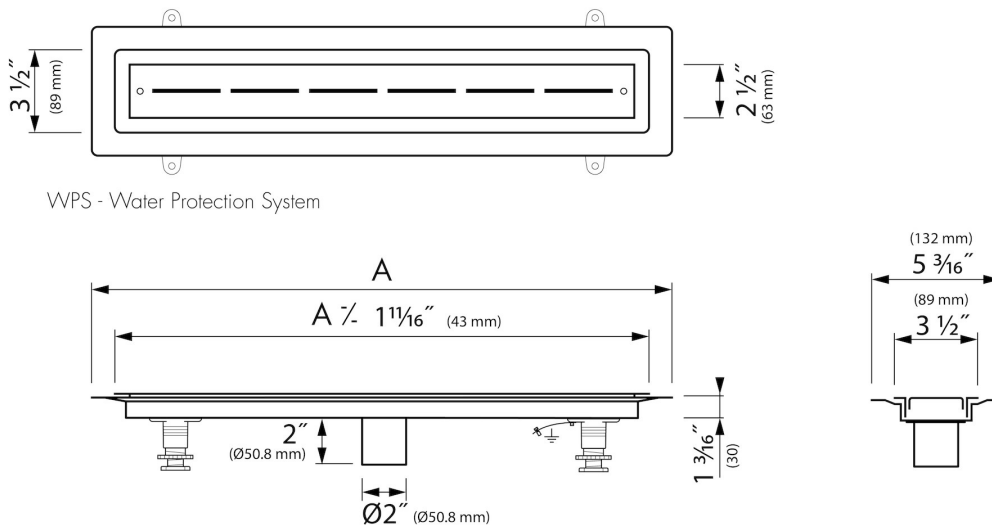

Easy Drain[®]
by ess

Vinyl

Easy Drain Vinyl is specifically designed for use in vinyl flooring. The vinyl can easily be clamped between the drain's grate and built-in set to ensure a watertight installation and a seamless fit in the floor. The Vinyl linear shower drain is supplied as a complete set including: lockable grate and height adjustable feet.

INSTALLATION

Substrate	Concrete / Sand Cement, Wooden floors, Lewis sheets
Floor finish	Vinyl
Height adjustable feet	Included
Installation option	Floor
Outlet	Vertical
Connection (inch)	2

DESIGN

Trim finish	Brushed stainless steel
Trim pattern	Centre
Trim width (inch)	2 1/2
Tile insert trim (inch)	N.A.
Adjustable trim	No
Frame type	N.A.
TAF Frame material	N.A.
Design frame finish	N.A.
Frame width (inch)	N.A.
Wheelchair accessible	Yes
Extension set available	No

ARTICLE CODE

27 5/8	EDVIN-M4-700		
31 1/2	EDVIN-M4-800		
35 1/2	EDVIN-M4-900		
39 3/8	EDVIN-M4-1000		
47 1/4	EDVIN-M4-1200		

TECHNICAL DRAWINGS

WPS - Water Protection System

Sales Office USA

ESS North America
 228 East 45th Street, Suite 9E New York | NY 10017
 T. + 1 888 317 7927 | F. + 1 888 488 1617
 sales-usa@esspost.com | www.easydrainusa.com