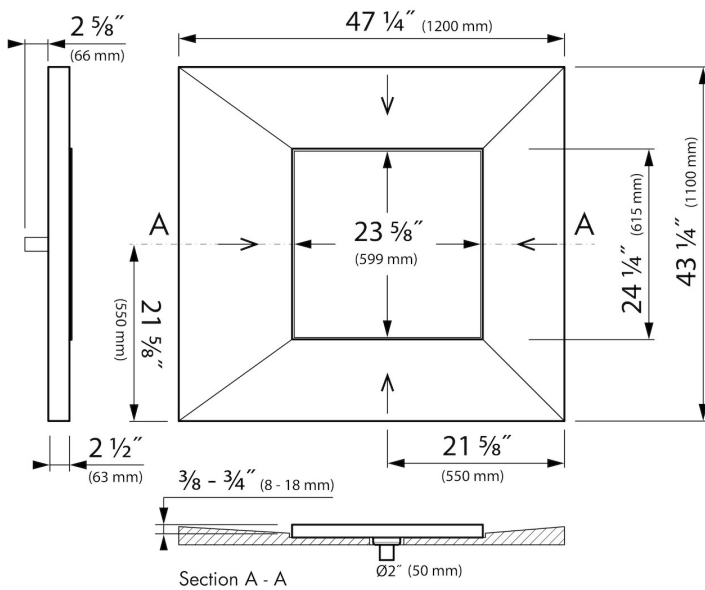

ARTICLE CODE

24 1/4	EDDOT4-SQ		

TECHNICAL DRAWINGS

Sales Office USA

ESS North America
 228 East 45th Street, Suite 9E New York | NY 10017
 T. + 1 888 317 7927 | F. + 1 888 488 1617
 sales-usa@esspost.com | www.easydrainusa.com