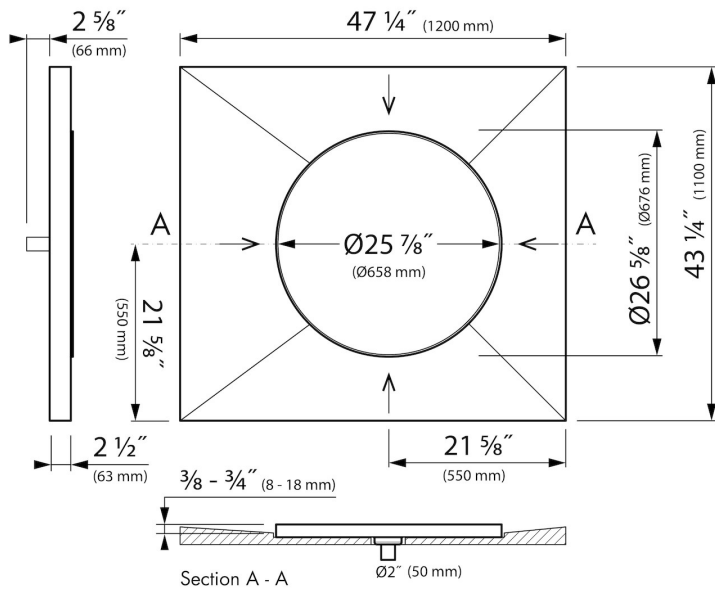

ARTICLE CODE

Ø26 5/8	EDDOT4-RD		

TECHNICAL DRAWINGS

Sales Office USA

ESS North America
228 East 45th Street, Suite 9E New York | NY 10017
T. + 1 888 317 7927 | F. + 1 888 488 1617
sales-usa@esspost.com | www.easydrainusa.com

Manufacturer

Easy Sanitary Solutions
Warschauerstraße 1 | 48455 Bad Bentheim | Germany
T. +49 (0) 59 24 29 91 568 | F. +49 (0) 59 24 29 91 537
info@esspost.com | www.easydrain.de