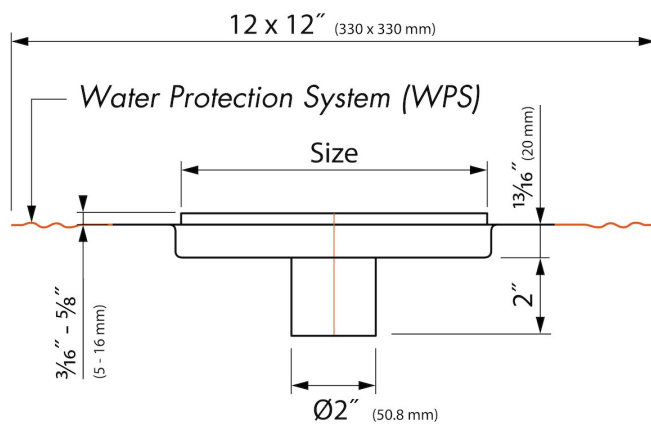

ARTICLE CODE

4 x 4	AJQ4-10x10-T		
6 x 6	AJQ4-15x15-T		
8 x 8	AJQ4-20x20-T		

TECHNICAL DRAWINGS

Sales Office USA
ESS North America
228 East 45th Street, Suite 9E New York | NY 10017
T. + 1 888 317 7927 | F. + 1 888 488 1617
sales-usa@esspost.com | www.easydrainusa.com

Manufacturer
Easy Sanitary Solutions
Warschauerstraße 1 | 48455 Bad Bentheim | Germany
T. +49 (0) 59 24 29 91 568 | F. +49 (0) 59 24 29 91 537
info@esspost.com | www.easydrain.de