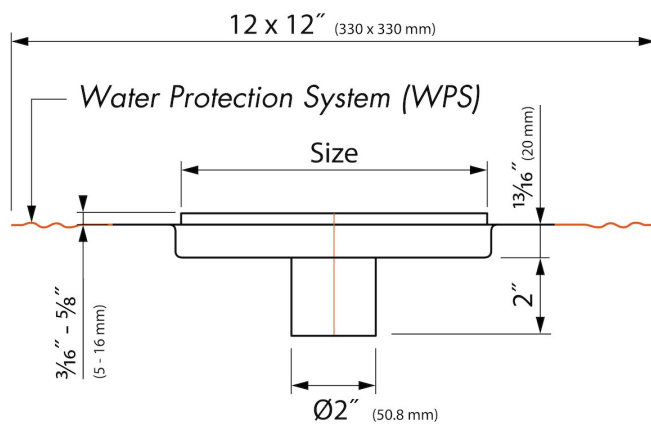

ARTICLE CODE

4 x 4	AJQ4-10x10-GG		
6 x 6	AJQ4-15x15-GG		
8 x 8	AJQ4-20x20-GG		

TECHNICAL DRAWINGS

Sales Office USA
ESS North America
228 East 45th Street, Suite 9E New York | NY 10017
T. + 1 888 317 7927 | F. + 1 888 488 1617
sales-usa@esspost.com | www.easydrainusa.com

Manufacturer
Easy Sanitary Solutions
Warschauerstraße 1 | 48455 Bad Bentheim | Germany
T. +49 (0) 59 24 29 91 568 | F. +49 (0) 59 24 29 91 537
info@esspost.com | www.easydrain.de