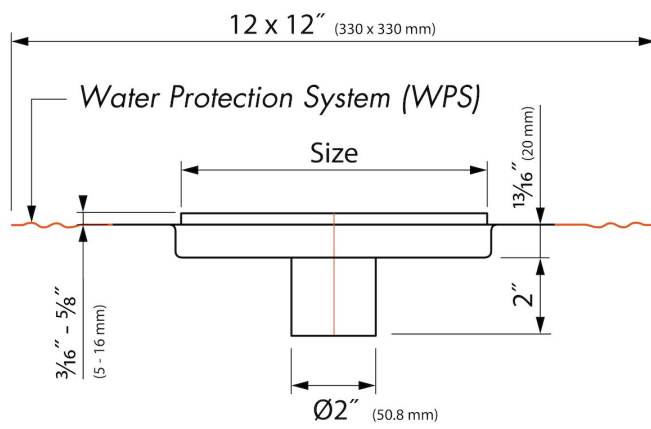

ARTICLE CODE

4 x 4	AJQ4-10x10-BW-P		
6 x 6	AJQ4-15x15-BW-P		
8 x 8	AJQ4-20x20-BW-P		

TECHNICAL DRAWINGS

Sales Office USA

ESS North America
228 East 45th Street, Suite 9E New York | NY 10017
T. + 1 888 317 7927 | F. + 1 888 488 1617
sales-usa@esspost.com | www.easydrainusa.com

Manufacturer

Easy Sanitary Solutions
Warschauerstraße 1 | 48455 Bad Bentheim | Germany
T. +49 (0) 59 24 29 91 568 | F. +49 (0) 59 24 29 91 537
info@esspost.com | www.easydrain.de