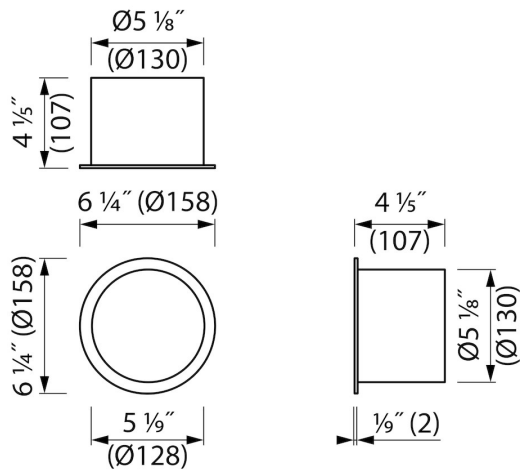

TECHNICAL DRAWINGS

Manufacturer

Easy Sanitary Solutions
Nijverheidsstraat 60 | 7575 BK Oldenzaal | The Netherlands
T. +31 (0)541 200 800 | F. +31 (0)541 200 899
info@esspost.com | www.easydrain.com

Contact

Easy Sanitary Solutions
Nijverheidsstraat 60 | 7575 BK Oldenzaal | The Netherlands
T. +31 (0)541 200 800 | F. +31 (0)541 200 899
sales@esspost.com | www.easydrain.com