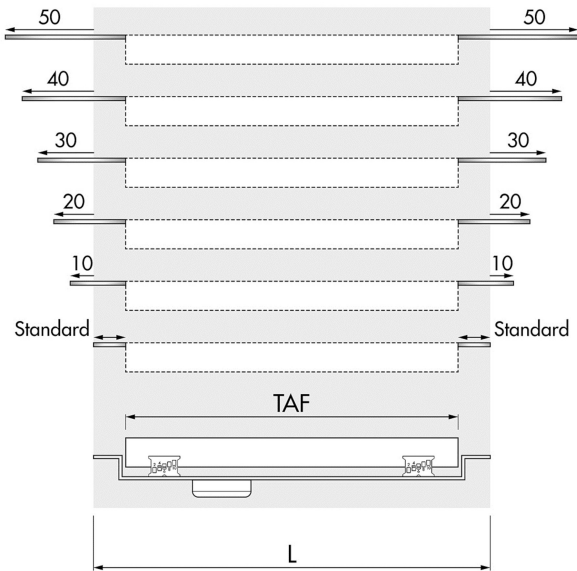

Accessory | Modulo | TAF Wall Extension set

Extension set for Modulo TAF Wall. Size: 20 mm – 100 mm

FEATURES

- Extension - Extending your shower drain

Manufacturer

Easy Sanitary Solutions
 Nijverheidsstraat 60 | 7575 BK Oldenzaal | The Netherlands
 T. +31 (0)541 200 800 | F. +31 (0)541 200 899
 info@esspost.com | www.easydrain.com

ARTICLE CODE

Article code	MTAFW-VER
--------------	-----------

TECHNICAL DRAWINGS

Manufacturer

Easy Sanitary Solutions
 Nijverheidsstraat 60 | 7575 BK Oldenzaal | The Netherlands
 T. +31 (0)541 200 800 | F. +31 (0)541 200 899
 info@esspost.com | www.easydrain.com