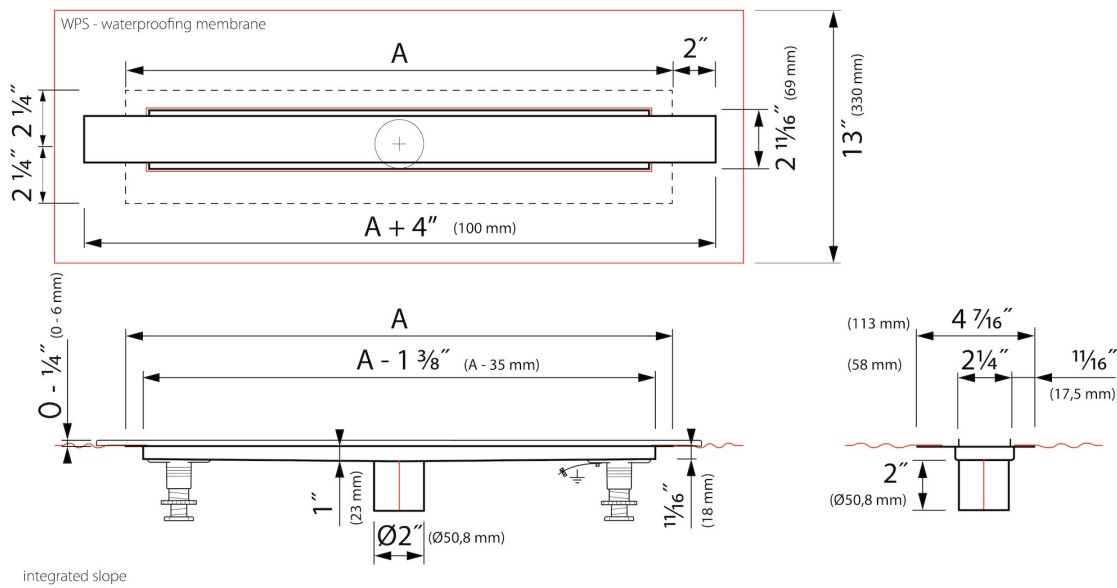

ARTICLE CODE

19 3/4	MB-NAT-FL-500 / EDM4 500	51 1/8	MB-NAT-FL-1300 / EDM4 1300
23 5/8	MB-NAT-FL-600 / EDM4 600	55 1/8	MB-NAT-FL-1400 / EDM4 1400
27 5/8	MB-NAT-FL-700 / EDM4 700	59 1/8	MB-NAT-FL-1500 / EDM4 1500
31 1/2	MB-NAT-FL-800 / EDM4 800	63	MB-NAT-FL-1600 / EDM4 1600
35 1/2	MB-NAT-FL-900 / EDM4 900	66 7/8	MB-NAT-FL-1700 / EDM4 1700
39 3/8	MB-NAT-FL-1000 / EDM4 1000	70 7/8	MB-NAT-FL-1800 / EDM4 1800
43 3/8	MB-NAT-FL-1100 / EDM4 1100	74 7/8	MB-NAT-FL-1900 / EDM4 1900
47 1/4	MB-NAT-FL-1200 / EDM4 1200	78 3/4	MB-NAT-FL-2000 / EDM4 2000

TECHNICAL DRAWINGS

integrated slope

Sales Office USA

ESS North America
228 East 45th Street, Suite 9E New York | NY 10017
T. + 1 888 317 7927 | F. + 1 888 488 1617
sales-usa@esspost.com | www.easydrainusa.com

Manufacturer

Easy Sanitary Solutions
Warschauerstraße 1 | 48455 Bad Bentheim | Germany
T. +49 (0) 59 24 29 91 568 | F. +49 (0) 59 24 29 91 537
info@esspost.com | www.easydrain.de