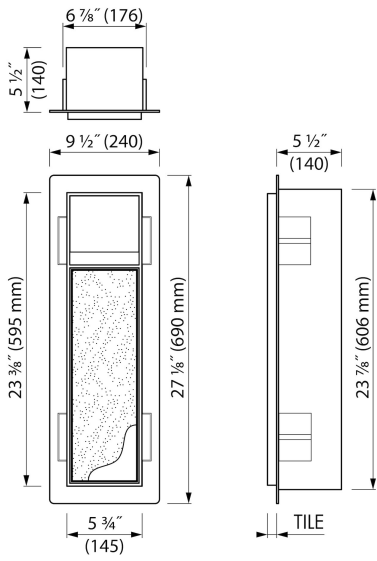

TECHNICAL DRAWINGS

Sales Office USA

ESS North America
228 East 45th Street, Suite 9E New York | NY 10017
T. + 1 888 317 7927 | F. + 1 888 488 1617
sales-usa@esspost.com | www.easydrainusa.com

Manufacturer

Easy Sanitary Solutions
Warschauerstraße 1 | 48455 Bad Bentheim | Germany
T. +49 (0) 59 24 29 91 568 | F. +49 (0) 59 24 29 91 537
info@esspost.com | www.easydrain.de